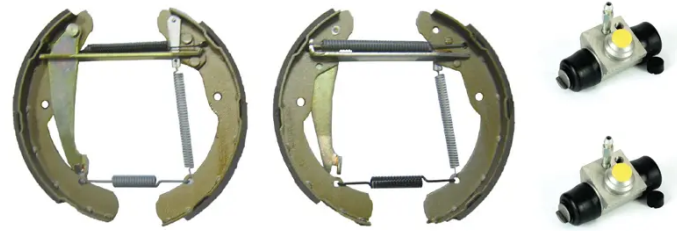

SHOE KIT K 85 045

The K 85 045 shoe kit is synonymous with reliability

The Brembo Kit & Fit is the ideal solution for the maintenance of drum brakes: everything you need for quick and efficient servicing is supplied in a single pre-assembled package, all with guaranteed Brembo quality. The kit contains all the components necessary for drum brake maintenance: shoes, brake wheel cylinders, springs, lubricant, and fixing kit.

- ✓ OE-equivalent
- ✓ Brembo quality
- ✓ ECE-R90 certificate
- ✓ Safety
- ✓ Durability
- ✓ Quick assembly
- ✓ With accessories
- ✓ Pre-Assembled Kit

Technical specifications

EAN code	Axle	Diameter
8020584077214	Rear	230 mm
Width	Master cylinder diameter	Type of assembly
32 mm	19 mm	Pre-assembled
Braking system	Brake proportioning valve	
VAG	Manual	