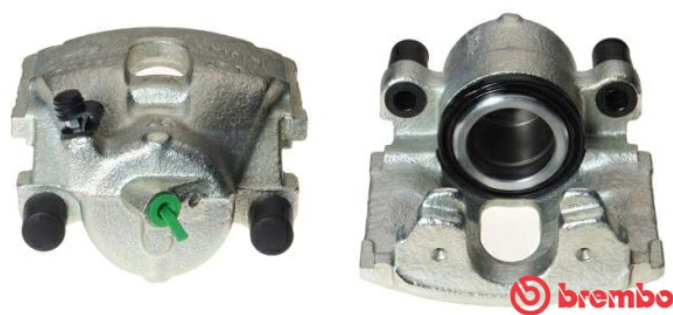

Specificații tehnice etrier recondiționat

Osie Anterioară

Diametru pistoane
57 mm

Număr pistoane
1

Sistem de frânare
ATE

Poziție
Left

Cod EAN
8020584529515

Autovehicule compatibile

TOYOTA

Model	Tip	kW	An
AVENSIS (_T22_)	1.6 (AT220_)	74	09/97 10/00
AVENSIS (_T22_)	1.6 (AT220_)	81	10/97 06/00
AVENSIS (_T22_)	1.8 (AT221_)	81	09/97 10/00
AVENSIS (_T22_)	1.8 VVT-i (ZZT221_)	95	10/00 02/03
AVENSIS (_T22_)	2.0 (ST220_)	94	09/97 10/00
AVENSIS (_T22_)	2.0 D (CT220_)	61	10/97 05/98
AVENSIS (_T22_)	2.0 D-4D (CDT220_)	81	10/99 02/03
AVENSIS (_T22_)	2.0 TD (CT220_)	66	09/97 02/03
AVENSIS Estate (_T22_)	1.6 (AT220_)	74	09/97 10/00
AVENSIS Estate (_T22_)	1.6 (AT220_, ZZT220_)	81	09/97 10/00
AVENSIS Estate (_T22_)	1.8 (AT221_)	81	09/97 10/00
AVENSIS Estate (_T22_)	2.0 (ST220_)	94	09/97 10/00
AVENSIS Estate (_T22_)	2.0 D (CT220_)	61	10/97 05/98
AVENSIS Estate (_T22_)	2.0 D-4D (CDT220_)	81	10/99 02/03
AVENSIS Estate (_T22_)	2.0 TD (CT220_)	66	09/97 02/03
AVENSIS Liftback (_T22_)	1.6 (AT220_)	74	09/97 10/00
AVENSIS Liftback (_T22_)	1.6 (AT220_)	81	09/97 10/00
AVENSIS Liftback (_T22_)	1.8 (AT221_)	81	09/97 10/00
AVENSIS Liftback (_T22_)	2.0 (ST220_)	94	09/97 10/00
AVENSIS Liftback (_T22_)	2.0 D-4D (CDT220_)	81	10/99 02/03