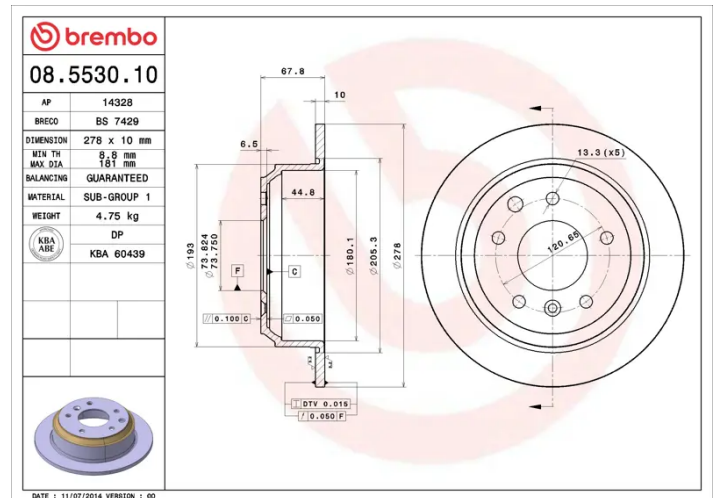

- ✓ OE-equivalent
- ✓ Brembo quality
- ✓ ECE-R90 certificate
- ✓ Safety

Technical specifications

EAN code
8020584553015

Axle
Rear

Diameter Ø
278 mm

Thickness (TH)
10 mm

Height (A)
68 mm

Number of holes (C)
5

Brake disc type
Solid

Centering (B)
74 mm

Min. thickness
8,8 mm

Tightening torque
90 Nm

COMPATIBLE VEHICLES

COMPATIBLE OE PART NUMBERS

CAC5567	JAGUAR
---------	--------

JLM12429	JAGUAR
----------	--------