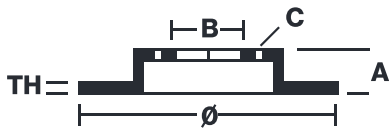

BRAKE DISC

08.5530.10

The **08.5530.10** brake disc is synonymous with reliability

The Brembo brake disc is fully interchangeable with an Original Equipment brake disc. The control of the entire production cycle allows Brembo to offer brake discs with outstanding performance levels, reliability, durability and comfort in all conditions of use. All Brembo brake discs are accompanied by the ECE-R90 homologation.

- ✓ OE-equivalent
- ✓ Brembo quality
- ✓ ECE-R90 certificate
- ✓ Safety

Technical specifications

EAN code
8020584553015

Axle
Rear

Diameter Ø
278 mm

Thickness (TH)
10 mm

Height (A)
68 mm

Number of holes (C)
5