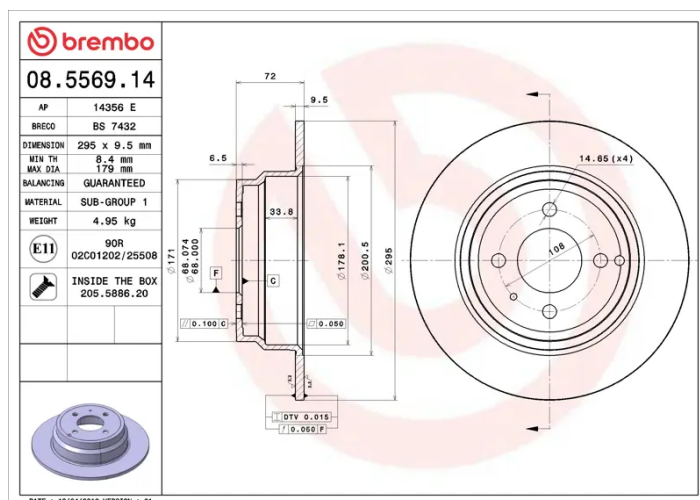

### Technical specifications

EAN code  
**8020584015582**

Axle  
**Rear**

Diameter Ø  
**295 mm**

Thickness (TH)  
**9,6 mm**

Height (A)  
**72 mm**

Number of holes (C)  
**4**

Brake disc type  
**Solid**

Centering (B)  
**68 mm**

Min. thickness  
**8,4 mm**

Tightening torque  
**110 Nm**

COMPATIBLE VEHICLES