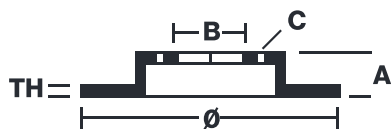

### Technical specifications

EAN code  
**8020584015582**

Axle  
**Rear**

Diameter Ø  
**295 mm**

Thickness (TH)  
**9,6 mm**

Height (A)  
**72 mm**

Number of holes (C)  
**4**

Brake disc type  
**Solid**