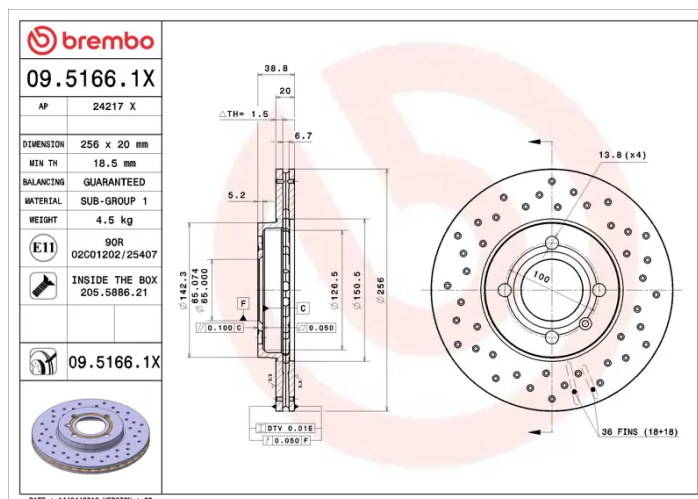

### Technical specifications

EAN code  
**8020584212370**

Axle  
**Front**

Diameter Ø  
**256 mm**

Thickness (TH)  
**20 mm**

Height (A)  
**39 mm**

Number of holes (C)  
**4**

Brake disc type  
**Ventilated**

Centering (B)  
**65 mm**

Min. thickness  
**18,5 mm**

Tightening torque  
**110 Nm**

COMPATIBLE VEHICLES