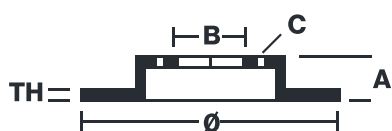

## 09.5166.1X

The 09.5166.1X Xtra brake disc is synonymous with reliability

The Brembo Xtra brake disc features holes on the braking surface. The holes are designed to improve the cooling of the braking system, to generate greater fading resistance and grip in the initial stages of braking. The sports look is also enhanced by the presence of the UV paint.

### Technical specifications

EAN code  
**8020584212370**

Axle  
**Front**

Diameter Ø  
**256 mm**

Thickness (TH)  
**20 mm**

Height (A)  
**39 mm**

Number of holes (C)  
**4**

Brake disc type  
**Ventilated**