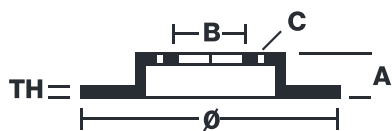

## 09.5844.10

The **09.5844.10** brake disc is synonymous with reliability

The Brembo brake disc is fully interchangeable with an Original Equipment brake disc. The control of the entire production cycle allows Brembo to offer brake discs with outstanding performance levels, reliability, durability and comfort in all conditions of use. All Brembo brake discs are accompanied by the ECE-R90 homologation.

### Technical specifications

EAN code  
**8020584584415**

Axle  
**Front**

Diameter Ø  
**255 mm**

Thickness (TH)  
**25 mm**

Height (A)  
**49 mm**

Number of holes (C)  
**5**

Brake disc type  
**Ventilated**