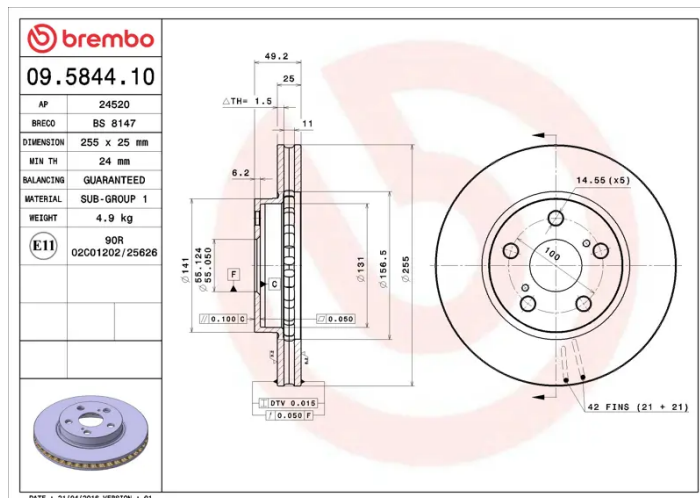

### Technical specifications

EAN code  
**8020584584415**

Axle  
**Front**

Diameter Ø  
**255 mm**

Thickness (TH)  
**25 mm**

Height (A)  
**49 mm**

Number of holes (C)  
**5**

Brake disc type  
**Ventilated**

Centering (B)  
**55 mm**

Min. thickness  
**24 mm**

Tightening torque  
**103 Nm**

COMPATIBLE VEHICLES