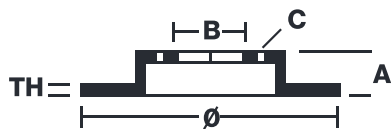

## 09.6708.10

The **09.6708.10** brake disc is synonymous with reliability

The Brembo brake disc is fully interchangeable with an Original Equipment brake disc. The control of the entire production cycle allows Brembo to offer brake discs with outstanding performance levels, reliability, durability and comfort in all conditions of use. All Brembo brake discs are accompanied by the ECE-R90 homologation.

### Technical specifications

EAN code  
**8020584670811**

Axle  
**Front**

Diameter Ø  
**275 mm**

Thickness (TH)  
**28 mm**

Height (A)  
**50 mm**

Number of holes (C)  
**5**

Brake disc type  
**Ventilated**