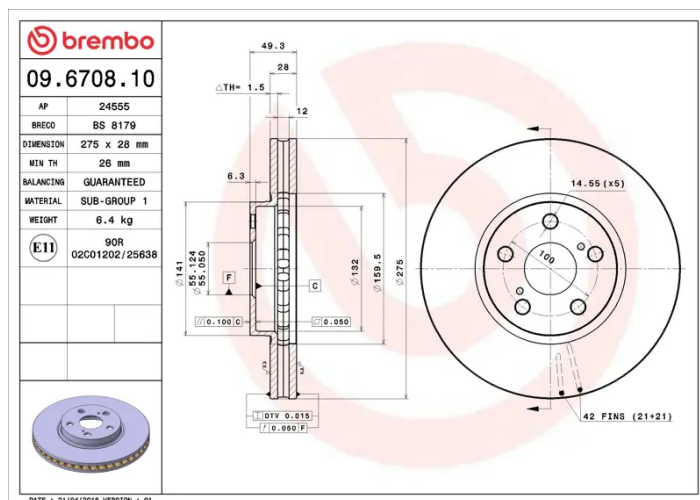

### Technical specifications

EAN code  
**8020584670811**

Axle  
**Front**

Diameter Ø  
**275 mm**

Thickness (TH)  
**28 mm**

Height (A)  
**50 mm**

Number of holes (C)  
**5**

Brake disc type  
**Ventilated**

Centering (B)  
**55 mm**

Min. thickness  
**26 mm**

Tightening torque  
**103 Nm**

COMPATIBLE VEHICLES