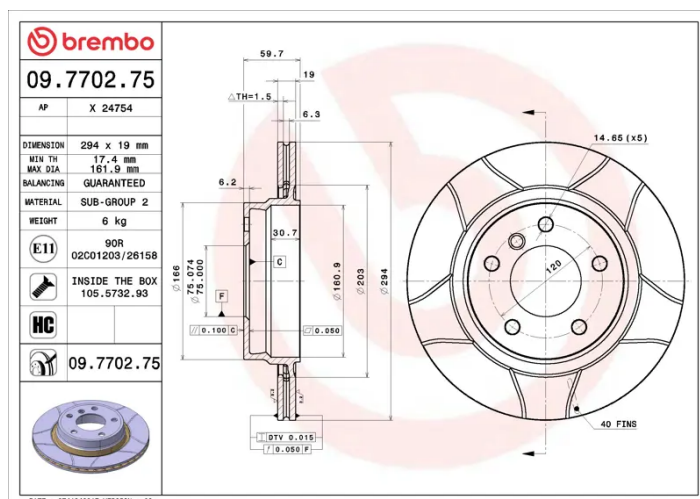

- ✓ Brembo quality
- ✓ ECE-R90 certificate
- ✓ Performance
- ✓ Sports driving
- ✓ Sporty look
- ✓ High carbon
- ✓ Anti-corrosion
- ✓ Fastening screws

Technical specifications

EAN code
8020584770276

Diameter \varnothing
294 mm

Thickness (TH)
19 mm

Height (A)
59 mm

Number of holes (C)
5

Brake disc type
Ventilated

Centering (B)
75 mm

Min. thickness
17,4 mm

Tightening torque
120 Nm

COMPATIBLE VEHICLES