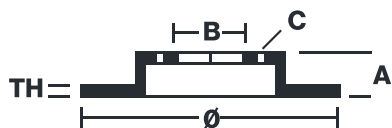

BRAKE DISC MAX

09.7702.75

The 09.7702.75 Max brake disc is synonymous with reliability

The Brembo Max brake disc features grooves on the braking surface. The special shape of the grooves generates greater fading resistance and constant renewal of friction material, quickly restoring optimum braking conditions. The UV paint completes the sporty look.

- ✓ Brembo quality
- ✓ ECE-R90 certificate
- ✓ Performance
- ✓ Sports driving
- ✓ Sporty look
- ✓ High carbon
- ✓ Anti-corrosion
- ✓ Fastening screws

Technical specifications

EAN code
8020584770276

Diameter \varnothing
294 mm