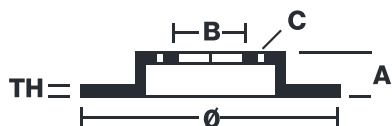

Technical specifications

EAN code
8020584772775

Axle
Rear

Diameter Ø
276 mm

Thickness (TH)
19 mm

Height (A)
60 mm

Number of holes (C)
5

Brake disc type
Ventilated

Centering (B)
75 mm

Min. thickness
17,4 mm

Tightening torque
120 Nm