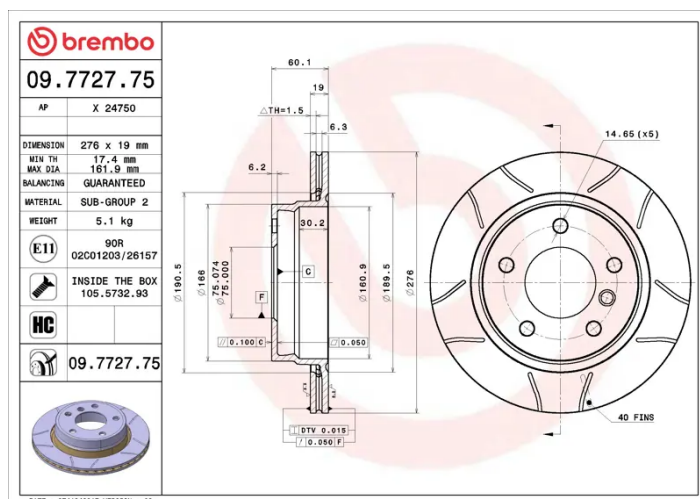

- ✓ Brembo quality
- ✓ ECE-R90 certificate
- ✓ Performance
- ✓ Sports driving
- ✓ Sporty look
- ✓ High carbon
- ✓ Anti-corrosion
- ✓ Fastening screws

Technical specifications

EAN code
8020584772775

Axle
Rear

Diameter Ø
276 mm

Thickness (TH)
19 mm

Height (A)
60 mm

Number of holes (C)
5

Brake disc type
Ventilated

Centering (B)
75 mm

Min. thickness
17,4 mm

Tightening torque
120 Nm