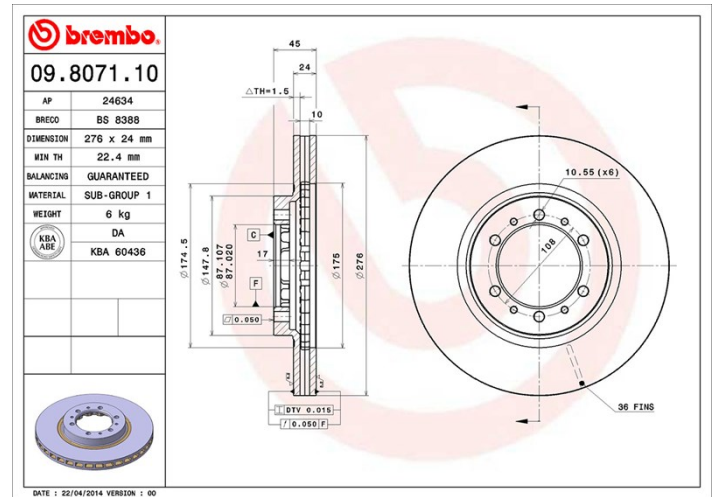

Specificații tehnice disc

Osie Anterioară	Diametru 276 mm
Înălțime totală (A) 45 mm	Diametru de centrare (B) 87 mm
Număr orificii (C) 6	Grosime (TH) 24 mm
Grosime min. 22,4 mm	Cuplu de strângere  98 Nm
Unități per cutie 2	Cod EAN 8020584807118

Coduri mărci

Brembo
09.8071.10

AP
24634

Breco
BS 8388

Specificații tehnice

Autovehicule compatibile

CHANGFENG

Model	Tip	kW	An
HEIJINGANG Closed Off-Road Vehicle	2.4	92	01/04 -
HEIJINGANG Closed Off-Road Vehicle	2.4 All-wheel Drive	92	01/02 -
HEIJINGANG Closed Off-Road Vehicle	3.0	133	09/07 -
HEIJINGANG Closed Off-Road Vehicle	3.0 All-wheel Drive	133	01/02 12/09
LEOPAARD Closed Off-Road Vehicle	2.4 4WD	92	09/04 -
QIBING	2.2	95	01/08 12/15
QIBING	2.2	104	02/05 -
QIBING	2.4	90	12/04 12/08