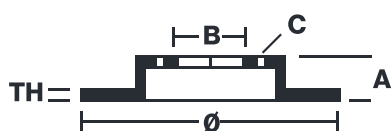

BRAKE DISC MAX

09.8695.75

The 09.8695.75 Max brake disc is synonymous with reliability

The Brembo Max brake disc features grooves on the braking surface. The special shape of the grooves generates greater fading resistance and constant renewal of friction material, quickly restoring optimum braking conditions. The UV paint completes the sporty look.

- ✓ Brembo quality
- ✓ ECE-R90 certificate
- ✓ Performance
- ✓ Sports driving
- ✓ Sporty look
- ✓ Anti-corrosion
- ✓ Fastening screws

Technical specifications

EAN code
8020584869574

Axle
Front

Diameter \varnothing
266 mm