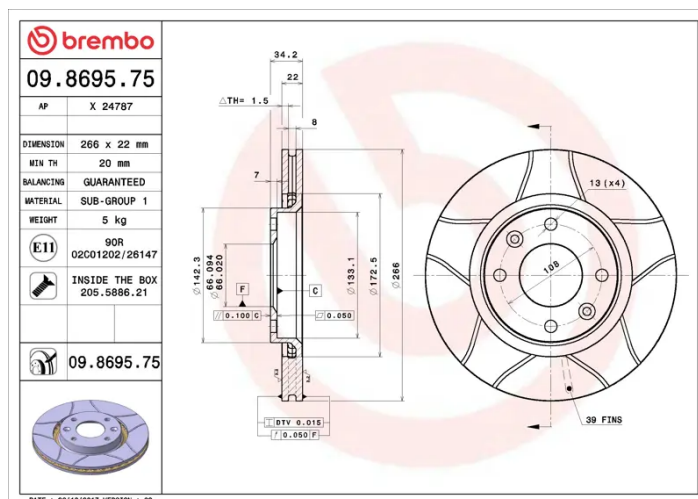

- ✓ Brembo quality
- ✓ ECE-R90 certificate
- ✓ Performance
- ✓ Sports driving
- ✓ Sporty look
- ✓ Anti-corrosion
- ✓ Fastening screws

Technical specifications

EAN code
8020584869574

Axle
Front

Diameter \varnothing
266 mm

Thickness (TH)
22 mm

Height (A)
34 mm

Number of holes (C)
4

Brake disc type
Ventilated

Centering (B)
66 mm

Min. thickness
20 mm

Tightening torque
90 Nm

COMPATIBLE VEHICLES