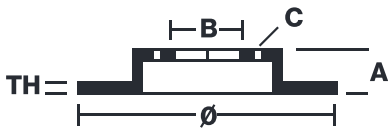

## 09.8760.10

The **09.8760.10** brake disc is synonymous with reliability

The Brembo brake disc is fully interchangeable with an Original Equipment brake disc. The control of the entire production cycle allows Brembo to offer brake discs with outstanding performance levels, reliability, durability and comfort in all conditions of use. All Brembo brake discs are accompanied by the ECE-R90 homologation.

### Technical specifications

EAN code  
**8020584876015**

Axle  
**Front and rear**

Diameter  $\varnothing$   
**283 mm**

Thickness (TH)  
**26 mm**

Height (A)  
**34 mm**

Number of holes (C)  
**4**

Brake disc type  
**Ventilated**