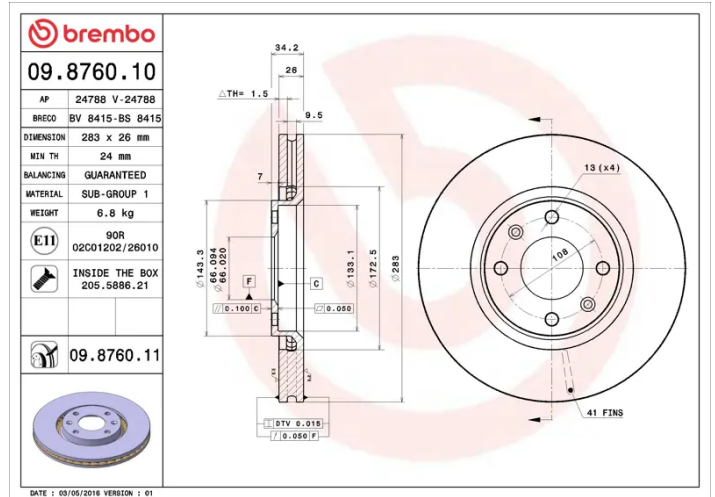

### Technical specifications

EAN code  
**8020584876015**

Axle  
**Front and rear**

Diameter  $\varnothing$   
**283 mm**

Thickness (TH)  
**26 mm**

Height (A)  
**34 mm**

Number of holes (C)  
**4**

Brake disc type  
**Ventilated**

Centering (B)  
**66 mm**

Min. thickness  
**24 mm**

Tightening torque  
**90 Nm**

**COMPATIBLE VEHICLES**