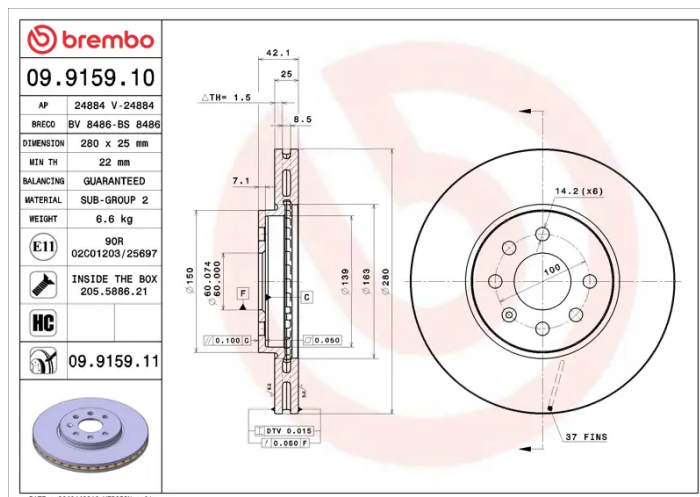

- ✓ OE-equivalent
- ✓ Brembo quality
- ✓ ECE-R90 certificate
- ✓ Safety
- ✓ High carbon
- ✓ Fastening screws

Technical specifications

EAN code
8020584915912

Axle
Front

Diameter \varnothing
280 mm

Thickness (TH)
25 mm

Height (A)
42 mm

Number of holes (C)
4

Brake disc type
Ventilated

Centering (B)
60 mm

Min. thickness
22 mm

Tightening torque
110 Nm

COMPATIBLE VEHICLES

COMPATIBLE OE PART NUMBERS