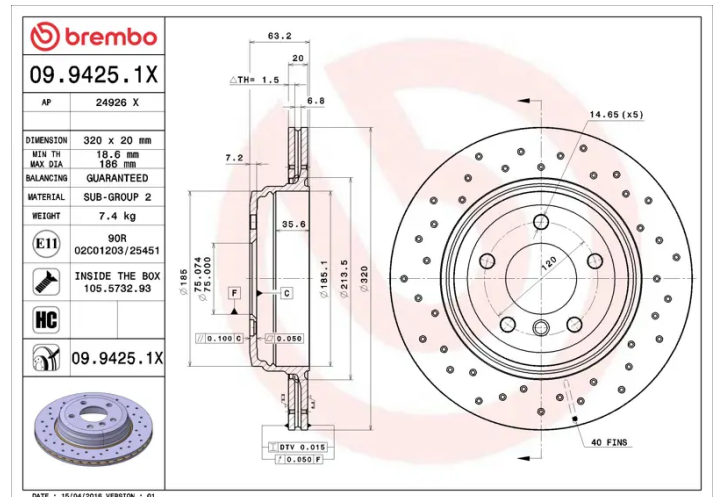

- ✓ Brembo quality
- ✓ ECE-R90 certificate
- ✓ Performance
- ✓ Sports driving
- ✓ Sporty look
- ✓ High carbon
- ✓ Anti-corrosion
- ✓ Fastening screws

Technical specifications

EAN code
8020584217481

Axle
Rear

Diameter Ø
320 mm

Thickness (TH)
20 mm

Height (A)
61 mm

Number of holes (C)
5

Brake disc type
Ventilated

Centering (B)
75 mm

Min. thickness
18,6 mm

Tightening torque
120 Nm