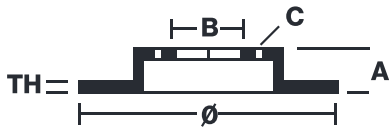

Technical specifications

EAN code
8020584217481

Axle
Rear

Diameter Ø
320 mm

Thickness (TH)
20 mm

Height (A)
61 mm

Number of holes (C)
5

Brake disc type
Ventilated

Centering (B)
75 mm

Min. thickness
18,6 mm

Tightening torque
120 Nm