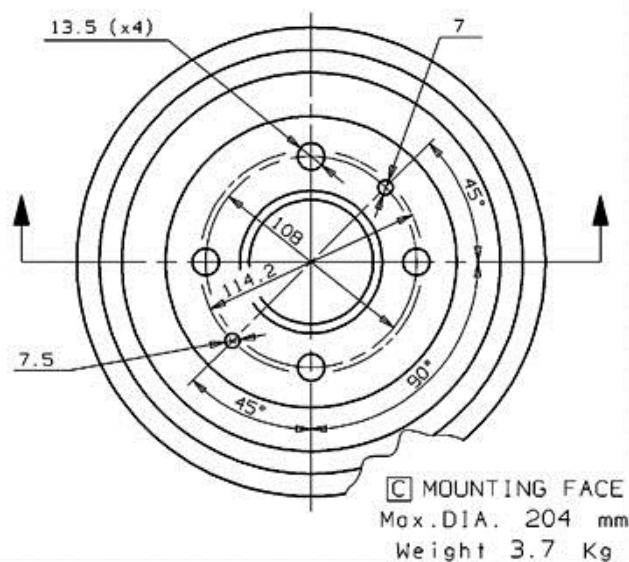

Autovehicule compatibile

FORD

Model	Tip	kW	An
CAPRI II (GECF)	1.3	40	02/74 08/77
CAPRI II (GECF)	1.3	42	02/74 08/77