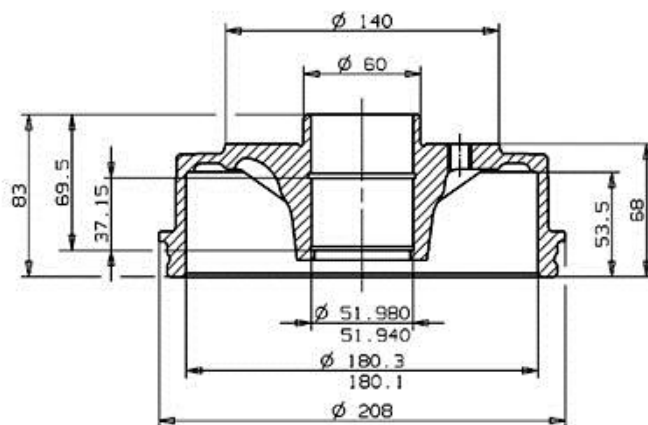

Tambur 14.5493.10

 **brembo**
AFTERMARKET

Specificații tehnice tambur

Osie Posterioară

Diametru (\varnothing)
180,00 mm

Diametru max (Diametru max)
181,20 mm

Diametru max
181,20 mm

Lățime
53,50 mm

Diametru de centrare (B)
52 mm

Înălțime totală (C)
83,00 mm

Număr orificii (D)
4,00

Sistem de frânare

Cod EAN
8020584549315

 **brembo**

RENAULT P.N.: 7700 783 030

14.5493.10

CUSTOMER P.N.:

Date 28.01.97

Max. DIA. 181.2 mm
Weight 4.2 Kg

Autovehicule compatibile

RENAULT

Model	Tip	kW	An
11 (B/C37_)	1.1 (B/C371)	35	03/83 06/86
11 (B/C37_)	1.2 (B37S, C375)	40	10/84 12/88

11 (B/C37_)	1.4 (B/C372, B/C37C)	44	03/83 12/88
11 (B/C37_)	1.4 (B/C373)	50	03/83 12/85
11 (B/C37_)	1.4 (B/C373)	53	05/83 12/85
11 (B/C37_)	1.4 (B/C373, B/C37R)	49	03/83 12/88
11 (B/C37_)	1.6 D (B/C374)	40	08/83 12/88
11 (B/C37_)	1.7 (B/C376)	59	10/83 12/87
11 (B/C37_)	1.7 (B/C37D)	64	06/87 12/88
11 (B/C37_)	1.7 (B/C37E)	69	06/87 12/88
11 (B/C37_)	1.7 (B/C37F)	55	10/84 12/88
11 (B/C37_)	1.7 (B/C37L)	54	10/86 12/88
11 (B/C37_)	1.7 (B37N, C73N)	65	10/86 12/88
11 Box (S37_)	1.1 (S371)	35	03/83 06/86
11 Box (S37_)	1.2 (S37S)	40	10/84 12/88
11 Box (S37_)	1.4 (S372)	44	03/83 09/86
11 Box (S37_)	1.4 (S373)	50	03/83 12/86
11 Box (S37_)	1.6 D (S374)	40	08/83 12/88
19 I (B/C53_)	1.2	40	01/88 12/92
19 I (B/C53_)	1.4	59	01/88 12/92
19 I (B/C53_)	1.4 (B/C53P)	43	01/89 05/93
19 I (B/C53_)	1.4 Cat (B/C532)	43	01/89 04/92
19 I (B/C53_)	1.7 (B/C53B)	54	09/88 04/92
19 I (B/C53_)	1.7 (B/C53C)	66	09/88 04/92
19 I (B/C53_)	1.8 16V (B/C53D)	99	06/89 04/92
19 I (B/C53_)	1.9 D (B/C534, B/C53J)	47	09/88 04/92
19 I (B/C53_)	1.9 DT	68	09/90 04/92
19 I Box (S53_)	1.2	40	01/88 12/92
19 I Box (S53_)	1.4	59	01/88 12/92
19 I Box (S53_)	1.9 D	48	01/88 12/92
19 I Cabriolet (D53_)	1.7	55	07/91 04/92
19 I Cabriolet (D53_)	1.7	70	07/91 04/92
19 I Cabriolet (D53_)	1.8 16V (D53D)	101	07/91 04/92