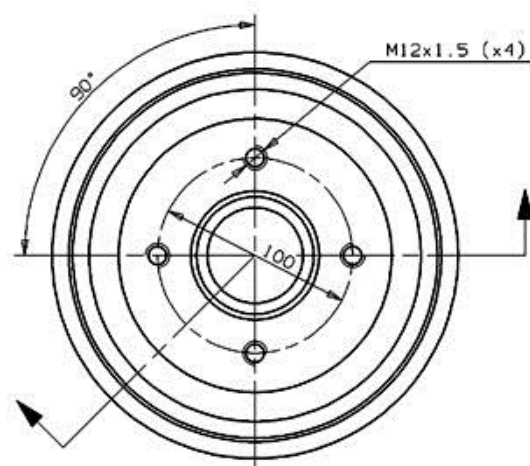

Tambur 14.5493.10

 **brembo**
AFTERMARKET

Specificații tehnice tambur

Osie Posterioară

Diametru (\varnothing)
180,00 mm

Diametru max (Diametru max)
181,20 mm

Diametru max
181,20 mm

Lățime
53,50 mm

Diametru de centrare (B)
52 mm

Înălțime totală (C)
83,00 mm

Număr orificii (D)
4,00

Sistem de frânare

Cod EAN
8020584549315

 **brembo**

RENAULT P.N.: 7700 783 030

14.5493.10

CUSTOMER P.N.:

Date 28.01.97

Max. DIA. 181.2 mm
Weight 4.2 Kg

Autovehicule compatibile

RENAULT

Model	Tip	kW	An
11 (B/C37_)	1.1 (B/C371)	35	03/83 06/86
11 (B/C37_)	1.2 (B37S, C375)	40	10/84 12/88

11 (B/C37_)	1.4 (B/C372, B/C37C)	44	03/83 12/88
11 (B/C37_)	1.4 (B/C373)	50	03/83 12/85
11 (B/C37_)	1.4 (B/C373)	53	05/83 12/85
11 (B/C37_)	1.4 (B/C373, B/C37R)	49	03/83 12/88
11 (B/C37_)	1.6 D (B/C374)	40	08/83 12/88
11 (B/C37_)	1.7 (B/C376)	59	10/83 12/87
11 (B/C37_)	1.7 (B/C37D)	64	06/87 12/88
11 (B/C37_)	1.7 (B/C37E)	69	06/87 12/88
11 (B/C37_)	1.7 (B/C37F)	55	10/84 12/88
11 (B/C37_)	1.7 (B/C37L)	54	10/86 12/88
11 (B/C37_)	1.7 (B37N, C73N)	65	10/86 12/88
11 Box (S37_)	1.1 (S371)	35	03/83 06/86
11 Box (S37_)	1.2 (S37S)	40	10/84 12/88
11 Box (S37_)	1.4 (S372)	44	03/83 09/86
11 Box (S37_)	1.4 (S373)	50	03/83 12/86
11 Box (S37_)	1.6 D (S374)	40	08/83 12/88
19 I (B/C53_)	1.2	40	01/88 12/92
19 I (B/C53_)	1.4	59	01/88 12/92
19 I (B/C53_)	1.4 (B/C53P)	43	01/89 05/93
19 I (B/C53_)	1.4 Cat (B/C532)	43	01/89 04/92
19 I (B/C53_)	1.7 (B/C53B)	54	09/88 04/92
19 I (B/C53_)	1.7 (B/C53C)	66	09/88 04/92
19 I (B/C53_)	1.8 16V (B/C53D)	99	06/89 04/92
19 I (B/C53_)	1.9 D (B/C534, B/C53J)	47	09/88 04/92
19 I (B/C53_)	1.9 DT	68	09/90 04/92
19 I Box (S53_)	1.2	40	01/88 12/92
19 I Box (S53_)	1.4	59	01/88 12/92
19 I Box (S53_)	1.9 D	48	01/88 12/92
19 I Cabriolet (D53_)	1.7	55	07/91 04/92
19 I Cabriolet (D53_)	1.7	70	07/91 04/92
19 I Cabriolet (D53_)	1.8 16V (D53D)	101	07/91 04/92