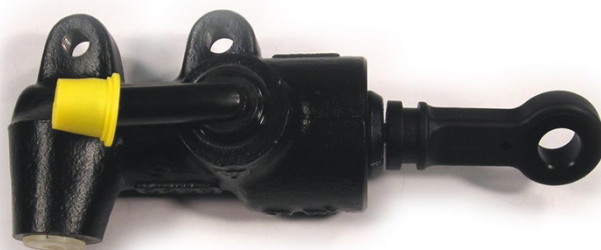

Specificații tehnice pompă de ambreiaj

Osie	Diametru 15,87 mm
Filetare 12 x 1	Sistem de frânare FTE
Material Cast Iron	Cod EAN 8432509606827

Autovehicule compatibile

VW				
Model	Tip	kW	An	
TRANSPORTER IV Box (70A, 70H, 7DA, 7DH)	1.9 D	45	07/90 12/95	
TRANSPORTER IV Box (70A, 70H, 7DA, 7DH)	1.9 D	44	09/90 12/95	
TRANSPORTER IV Box (70A, 70H, 7DA, 7DH)	1.9 TD	50	10/92 04/03	
TRANSPORTER IV Box (70A, 70H, 7DA, 7DH)	2.0	62	07/90 04/03	
TRANSPORTER IV Box (70A, 70H, 7DA, 7DH)	2.4 D	57	07/90 04/98	
TRANSPORTER IV Box (70A, 70H, 7DA, 7DH)	2.4 D	55	08/97 04/03	
TRANSPORTER IV Box (70A, 70H, 7DA, 7DH)	2.4 D Syncro	57	10/92 09/98	
TRANSPORTER IV Box (70A, 70H, 7DA, 7DH)	2.5	85	08/96 04/03	
TRANSPORTER IV Box (70A, 70H, 7DA, 7DH)	2.5	81	11/90 04/03	
TRANSPORTER IV Box (70A, 70H, 7DA, 7DH)	2.5 Syncro	85	08/96 04/03	
TRANSPORTER IV Box (70A, 70H, 7DA, 7DH)	2.5 Syncro	81	10/92 04/03	
TRANSPORTER IV Box (70A, 70H, 7DA, 7DH)	2.5 TDI	111	09/00 04/03	
TRANSPORTER IV Box (70A, 70H, 7DA, 7DH)	2.5 TDI	75	09/95 04/03	
TRANSPORTER IV Box (70A, 70H, 7DA, 7DH)	2.5 TDI	65	12/98 04/03	
TRANSPORTER IV Box (70A, 70H, 7DA, 7DH)	2.5 TDI Syncro	75	09/95 04/03	
TRANSPORTER IV Box (70A, 70H, 7DA, 7DH)	2.8 VR6	103	05/96 05/00	
TRANSPORTER IV Box (70A, 70H, 7DA, 7DH)	2.8 VR6	150	06/00 04/03	
TRANSPORTER IV Bus (70B, 70C, 7DB, 7DK, 70J, 70K, 7DC, 7DJ)	1.8	49	12/90 07/92	