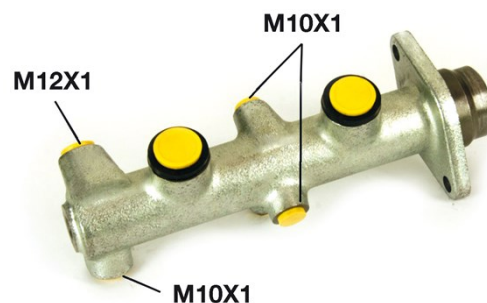

Pompă de frână M 24 025

Specificații tehnice pompă de frână

| | |
|---|------------------------------------|
| Osie | Diametru 23,81 mm |
| Filetare 12 x 1 (1), 10 x 1 (3) | Sistem de frânare Bendix |
| Material Cast Iron | Poziție |

Cod EAN
8432509609514

Autovehicule compatibile

| FORD | | | | |
|----------------------------|--------------|----|-------------|--|
| Model | Tip | kW | An | |
| ESCORT '86 Express (AVF) | 1.1 | 37 | 05/86 07/90 | |
| ESCORT '86 Express (AVF) | 1.3 | 44 | 02/86 07/90 | |
| ESCORT '86 Express (AVF) | 1.3 | 46 | 07/88 07/90 | |
| ESCORT '86 Express (AVF) | 1.4 i | 54 | 02/86 07/90 | |
| ESCORT '86 Express (AVF) | 1.6 D | 40 | 02/86 07/90 | |
| ESCORT '86 Express (AVF) | 1.8 D | 44 | 07/88 07/90 | |
| ESCORT IV (GAF, AWF, ABFT) | 1.1 | 37 | 12/85 07/90 | |
| ESCORT IV (GAF, AWF, ABFT) | 1.3 | 44 | 01/86 07/90 | |
| ESCORT IV (GAF, AWF, ABFT) | 1.3 (GAF) | 46 | 07/88 10/90 | |
| ESCORT IV (GAF, AWF, ABFT) | 1.4 | 54 | 01/86 07/90 | |
| ESCORT IV (GAF, AWF, ABFT) | 1.4 | 55 | 01/86 07/90 | |
| ESCORT IV (GAF, AWF, ABFT) | 1.4 | 51 | 10/85 10/90 | |
| ESCORT IV (GAF, AWF, ABFT) | 1.6 | 65 | 04/89 07/90 | |
| ESCORT IV (GAF, AWF, ABFT) | 1.6 D | 40 | 01/86 01/89 | |
| ESCORT IV (GAF, AWF, ABFT) | 1.6 i | 66 | 01/86 05/90 | |
| ESCORT IV (GAF, AWF, ABFT) | 1.6 i | 75 | 08/89 07/90 | |
| ESCORT IV (GAF, AWF, ABFT) | 1.6 Turbo RS | 97 | 01/86 07/90 | |
| ESCORT IV (GAF, AWF, ABFT) | 1.6 XR3i | 77 | 01/86 08/89 | |