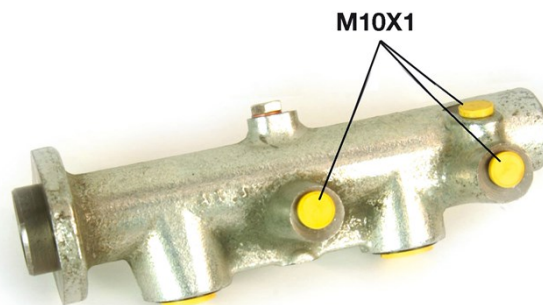

Specificații tehnice pompă de frână

Osie	Diametru 22,2 mm
Filetare 10 x 1 (3)	Sistem de frânare APL
Material Cast Iron	Poziție
Cod EAN 8432509609538	

Autovehicule compatibile

FORD			
Model	Tip	kW	An
TRANSIT Box (E_ _)	2.5 DI (EAL, EAS)	51	05/91 06/94
TRANSIT Box (E_ _)	2.5 DI (EAL, EAS)	63	10/92 06/94
TRANSIT Box (E_ _)	2.5 DI (EAS, EAL)	59	05/91 06/94
TRANSIT Box (E_ _)	2.5 TD (EAS, EAL)	74	05/91 06/94
TRANSIT Box (E_ _)	2.5 DI (EAL, EAS)	51	06/94 03/00
TRANSIT Box (T_ _)	1.6 (TAS)	46	09/85 09/92
TRANSIT Box (T_ _)	2.0	56	10/85 03/91
TRANSIT Box (T_ _)	2.0 (TAL, TAS, TGL, TWS)	57	09/85 09/92
TRANSIT Box (T_ _)	2.5 D (TAL, TAS, TGL, TWS)	50	01/86 09/91
TRANSIT Box (T_ _)	2.5 D (TAL, TAS, TGL, TWS)	52	10/88 09/91
TRANSIT Box (V_ _)	1.6 (WS)	48	11/77 10/86
TRANSIT Box (V_ _)	2.0 (VHL, VVS)	57	11/77 10/86
TRANSIT Box (V_ _)	2.5 D (VVL)	50	10/83 10/86
TRANSIT Bus (E_ _)	2.5 DI (EBS, EDS, EDL, ESS, EUS)	51	08/91 07/94
TRANSIT Bus (E_ _)	2.5 DI (EBS, EDS, EGL, ESS, EUS)	59	09/91 07/94
TRANSIT Bus (E_ _)	2.5 TD (EBS, EBL, ECL, EDS, EDL, ESS, EUS)	63	10/92 07/94
TRANSIT Bus (E_ _)	2.5 TD (ECL, EDS, EDL, EGL, ESS, EUS)	74	09/91 07/94
TRANSIT Bus (T_ _)	1.6 (TBL, TES)	46	12/85 01/89