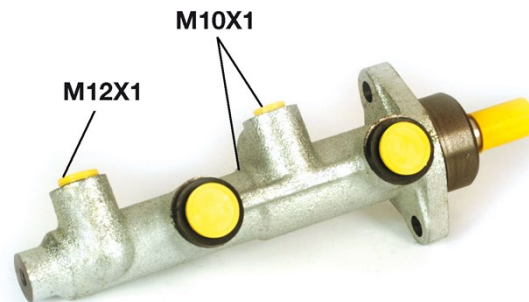

# Pompă de frână M 59 018

## Specificații tehnice pompă de frână

<b>Osie</b>	<b>Diametru</b> mm
<b>Filetare</b> 10 x 1 (2), 12 x 1 (1)	<b>Sistem de frânare</b> ATE
<b>Material</b> Cast Iron	<b>Poziție</b>

**Cod EAN**  
8432509610886

## Autovehicule compatibile

OPEL				
Model	Tip	kW	An	
OMEGA A (V87)	1.8 (F19, M19, N19)	85	09/86 03/94	
OMEGA A (V87)	1.8 (F19, M19, N19)	65	09/87 03/94	
OMEGA A (V87)	1.8 N (F19, M19, N19)	60	09/86 08/87	
OMEGA A (V87)	1.8 N (F19, M19, N19)	63	11/86 09/88	
OMEGA A (V87)	1.8 S (F19, M19, N19)	66	09/86 03/94	
OMEGA A (V87)	2.0 (F19, M19, N19)	90	09/86 03/94	
OMEGA A (V87)	2.0 (F19, M19, N19)	73	09/90 03/94	
OMEGA A (V87)	2.0 (F19, M19, N19)	74	09/90 03/94	
OMEGA A (V87)	2.0 i (F19, M19, N19)	85	09/86 03/94	
OMEGA A (V87)	2.3 D (F19, M19, N19)	54	10/86 03/94	
OMEGA A (V87)	2.3 TD (F19, M19, N19)	66	10/86 08/88	
OMEGA A (V87)	2.3 TD Interc. (F19, M19, N19)	74	08/88 03/94	
OMEGA A (V87)	2.4 i (F19, M19, N19)	92	09/88 03/94	
OMEGA A Estate (V87)	1.8 (F35, M35)	85	09/86 03/94	
OMEGA A Estate (V87)	1.8 (F35, M35)	65	09/87 03/94	
OMEGA A Estate (V87)	1.8 N (F35, M35)	60	09/86 08/87	
OMEGA A Estate (V87)	1.8 N (F35, M35)	63	11/86 09/88	
OMEGA A Estate (V87)	1.8 S (F35, M35)	66	09/86 03/94	