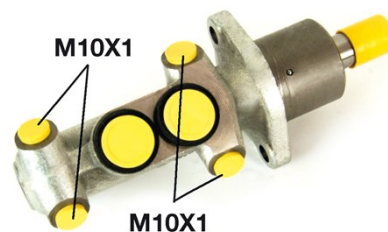

Specificații tehnice pompă de frână

Osie	Diametru 23,81 mm
Filetare 10 x 1 (4)	Sistem de frânare Bendix
Material Aluminium	Poziție

Cod EAN
8432509611241

Autovehicule compatibile

CITROËN			
Model	Tip	kW	An
BERLINGO / BERLINGO FIRST Box (M_)	1.1 i (MAHDZ, MBHDZ, MBHFX)	44	07/96 03/08
BERLINGO / BERLINGO FIRST Box (M_)	1.4 i (MBKFX, MBKFW)	55	07/96 12/11
BERLINGO / BERLINGO FIRST Box (M_)	1.8 D (MBA9A, MCA9A)	43	07/96 10/02
BERLINGO / BERLINGO FIRST Box (M_)	1.8 i	66	08/99 10/02
BERLINGO / BERLINGO FIRST Box (M_)	1.9 D (MBDJY)	51	07/96 12/03
BERLINGO / BERLINGO FIRST Box (M_)	1.9 D 70 (MBWJZ, MCWJZ)	51	04/99 12/11
BERLINGO / BERLINGO FIRST Box (M_)	1.9 D 70 4WD (MBWJZ, MCWJZ)	51	07/98 03/06
BERLINGO / BERLINGO FIRST Box (M_)	2.0 HDI 90 (MBRHY, MCRHY)	66	12/99 12/11
BERLINGO / BERLINGO FIRST Box (M_)	2.0 HDI 90 4WD (MBRHY, MCRHY)	66	11/00 10/05
BERLINGO / BERLINGO FIRST MPV (MF, GJK, GFK)	1.1 i (MFHDZ, MFHFX)	44	07/96 05/08
BERLINGO / BERLINGO FIRST MPV (MF, GJK, GFK)	1.4 i (MFKFX, MFKFW, GJKFWB, GJKFWC, GFKFWC)	55	07/96 12/11
BERLINGO / BERLINGO FIRST MPV (MF, GJK, GFK)	1.8 D (MFA9A)	43	07/98 10/02
BERLINGO / BERLINGO FIRST MPV (MF, GJK, GFK)	1.8 i (MFLFX)	66	05/97 10/02
BERLINGO / BERLINGO FIRST MPV (MF, GJK, GFK)	1.8 i 4WD (MFLFX)	66	04/97 10/01
BERLINGO / BERLINGO FIRST MPV (MF, GJK, GFK)	1.9 D (MFDJY)	50	07/96 12/03
BERLINGO / BERLINGO FIRST MPV (MF, GJK, GFK)	1.9 D (MFWJZ)	51	07/98 10/05
BERLINGO / BERLINGO FIRST MPV (MF, GJK, GFK)	1.9 D 4WD (MFWJZ)	51	07/98 10/05