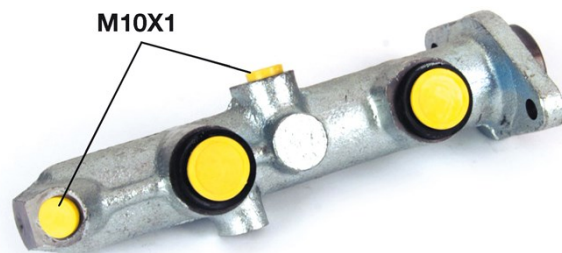

Pompă de frână M 61 095

Specificații tehnice pompă de frână

Osie	Diametru 19,05 mm
Filetare 10 x 1 (2)	Sistem de frânare Bendix
Material Cast Iron	Poziție

Cod EAN
8432509638347

Autovehicule compatibile

PEUGEOT

Model	Tip	kW	An
204	1.1	40	07/69 07/77
204	1.1	43	09/75 07/77
204	1.1	39	10/65 07/69
204	1.4 D	33	09/73 12/77
204 Break	1.1 Grand Luxe	40	05/69 10/77
204 Break	1.2 D	29	05/68 05/73
204 Break	1.3 D	33	01/73 10/77
204 Convertible	1.1	39	01/67 05/69
204 Convertible	1.1	40	05/69 10/70
204 Coupe	1.1	40	05/69 05/70
304 (_04M_)	1.3 (M02)	55	08/72 09/75
304 (_04M_)	1.3 GL (M01)	48	09/72 10/79
304 (_04M_)	1.3 GT (A01)	48	10/69 09/75
304 (_04M_)	1.4 D (M20)	33	10/76 10/79
304 Break (_04D_)	1.1 (D11)	43	10/76 10/80
304 Break (_04D_)	1.3 (D01)	48	09/70 10/80
304 Break (_04D_)	1.4 D	33	10/76 10/79
304 Convertible (_04B_)	1.3 (B01)	48	03/70 09/73
304 Convertible (_04B_)	1.3 (B02)	55	09/72 07/76