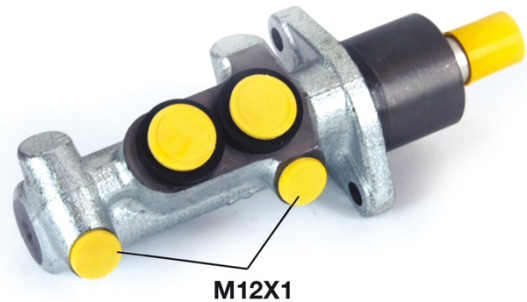

CLUTCH MASTER CYLINDER M 61 102

The M 61 102 brake master cylinder is synonymous with reliability

For the braking system to work well, all the components of the brake master cylinder must meet the highest standards of quality and strength. All Brembo brake master cylinders are subjected to complete in-line checks which guarantee conformity to the strictest standards.

- ✓ OE-equivalent
- ✓ Brembo quality
- ✓ Safety
- ✓ Durability
- ✓ Durability test
- ✓ Tightness test
- ✓ Burst test

Technical specifications

EAN code	Axle	Diameter
8432509638415		23,81 mm
Threading	Braking system	Material
12 x 1 (2)	Bendix	Cast Iron