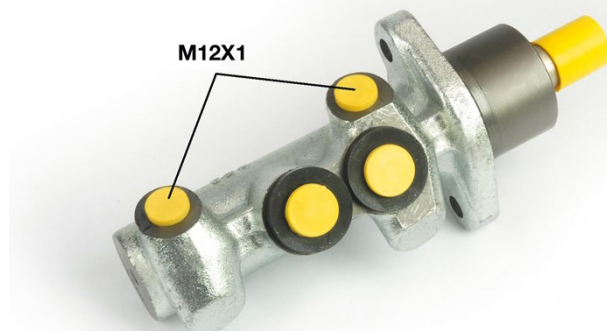

Pompă de frână M 68 002

Specificații tehnice pompă de frână

Osie	Diametru 20,64 mm
Filetare 12 x 1 (2)	Sistem de frânare ATE
Material Cast Iron	Poziție

Cod EAN
8432509611838

Autovehicule compatibile

RENAULT

Model	Tip	kW	An
CLIO II (BB_, CB_)	1.2 (BB0A, BB0F, BB10, BB1K, BB28, BB2D, BB2H, CB0A,...)	43	09/98 -
CLIO II (BB_, CB_)	1.2 16V (BB05, BB0W, BB11, BB27, BB2T, BB2U, BB2V, CB05,...)	55	06/01 -
CLIO II (BB_, CB_)	1.2 LPG	43	09/98 06/09
CLIO II (BB_, CB_)	1.2 LPG (BB0A, CB0A)	44	03/99 05/01
CLIO II (BB_, CB_)	1.4 (B/CB0C, B/CB0S)	55	09/98 05/05
CLIO II (BB_, CB_)	1.4 16V (B/CB0L)	70	10/99 09/04
CLIO II (BB_, CB_)	1.4 16V (B/CB0P)	72	02/00 07/08
CLIO II (BB_, CB_)	1.5 dCi	74	01/04 -
CLIO II (BB_, CB_)	1.5 dCi	42	06/01 12/06
CLIO II (BB_, CB_)	1.5 dCi (B/C2J)	50	08/04 -
CLIO II (BB_, CB_)	1.5 dCi (B/CB03)	59	06/01 10/03
CLIO II (BB_, CB_)	1.5 dCi (B/CB07)	48	06/01 -
CLIO II (BB_, CB_)	1.5 dCi (B/CB08)	60	06/01 -
CLIO II (BB_, CB_)	1.5 dCi (B/CB3M)	47	06/05 -
CLIO II (BB_, CB_)	1.5 dCi (BB3N, CB3N)	62	02/07 06/09
CLIO II (BB_, CB_)	1.6 (B/CB0D)	66	09/98 05/05
CLIO II (BB_, CB_)	1.6 16V (BB01, BB0H, BB0T, BB14, BB1D, BB1R, BB2KL, BB3G...)	79	09/98 -