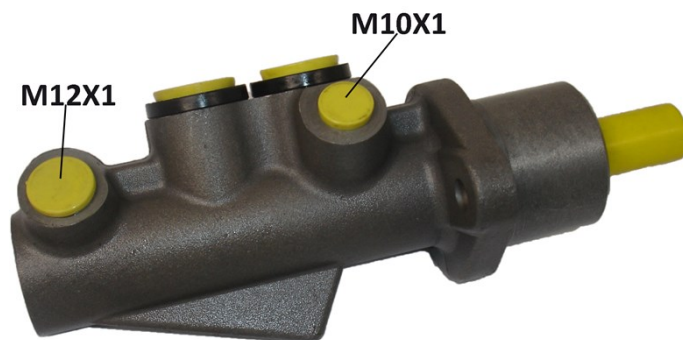

Pompă de frână M 68 013

Specificații tehnice pompă de frână

Osie	Diametru 20,64 mm
Filetare	Sistem de frânare Bosch
Material Aluminium	Poziție

Cod EAN
8432509611944

Autovehicule compatibile

RENAULT

Model	Tip	kW	An
CLIO I (B/C57_, 5/357_)	1.4 (B57J, C57J)	55	01/91 09/98
CLIO I (B/C57_, 5/357_)	1.9 D	40	01/97 09/98
CLIO II (BB_, CB_)	1.2 (BB0A, BB0F, BB10, BB1K, BB28, BB2D, BB2H, CB0A,...)	43	09/98 -
CLIO II (BB_, CB_)	1.2 16V (BB05, BB0W, BB11, BB27, BB2T, BB2U, BB2V, CB05,...)	55	06/01 -
CLIO II (BB_, CB_)	1.2 LPG	43	09/98 06/09
CLIO II (BB_, CB_)	1.2 LPG (BB0A, CB0A)	44	03/99 05/01
CLIO II (BB_, CB_)	1.4 (B/CB0C)	55	09/98 05/05
CLIO II (BB_, CB_)	1.4 16V (B/CB0L)	70	10/99 09/04
CLIO II (BB_, CB_)	1.4 16V (B/CB0P)	72	02/00 07/08
CLIO II (BB_, CB_)	1.5 dCi	74	01/04 -
CLIO II (BB_, CB_)	1.5 dCi	42	06/01 12/06
CLIO II (BB_, CB_)	1.5 dCi (B/C2J)	50	08/04 -
CLIO II (BB_, CB_)	1.5 dCi (B/CB03)	59	06/01 10/03
CLIO II (BB_, CB_)	1.5 dCi (B/CB07)	48	06/01 -
CLIO II (BB_, CB_)	1.5 dCi (B/CB08)	60	06/01 -
CLIO II (BB_, CB_)	1.5 dCi (B/CB3M)	47	06/05 -
CLIO II (BB_, CB_)	1.5 dCi (BB3N, CB3N)	62	02/07 06/09
CLIO II (BB_, CB_)	1.6 (B/CB0D)	66	09/98 05/05