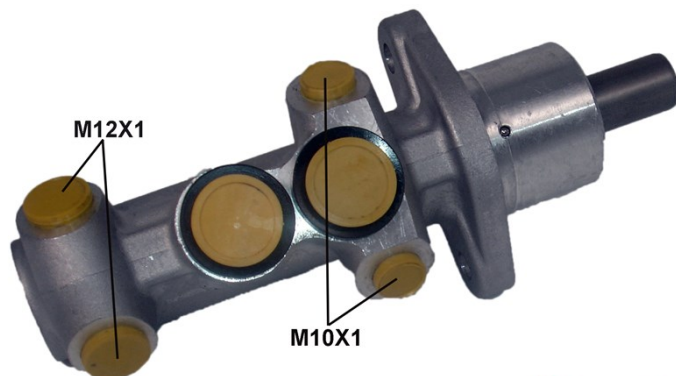

Specificații tehnice pompă de frână

Osie	Diametru 20,64 mm
Filetare	Sistem de frânare Bosch
Material Aluminium	Poziție
Cod EAN 8432509611951	

Autovehicule compatibile

RENAULT

Model	Tip	kW	An
CLIO I (B/C57_, 5/357_)	1.4 (B57J, C57J)	55	01/91 09/98
CLIO I (B/C57_, 5/357_)	1.9 D	40	01/97 09/98
CLIO II (BB_, CB_)	1.0	40	02/00 05/01
CLIO II (BB_, CB_)	1.2 (BB0A, BB0F, BB10, BB1K, BB28, BB2D, BB2H, CB0A,...)	43	09/98 -
CLIO II (BB_, CB_)	1.2 16V (BB05, BB0W, BB11, BB27, BB2T, BB2U, BB2V, CB05,...)	55	06/01 -
CLIO II (BB_, CB_)	1.2 LPG	43	09/98 06/09
CLIO II (BB_, CB_)	1.2 LPG (BB0A, CB0A)	44	03/99 05/01
CLIO II (BB_, CB_)	1.4 (B/CB0C)	55	09/98 05/05
CLIO II (BB_, CB_)	1.4 16V (B/CB0L)	70	10/99 09/04
CLIO II (BB_, CB_)	1.4 16V (B/CB0P)	72	02/00 07/08
CLIO II (BB_, CB_)	1.5 dCi	42	06/01 12/06
CLIO II (BB_, CB_)	1.5 dCi (B/C2J)	50	08/04 -
CLIO II (BB_, CB_)	1.5 dCi (B/CB03)	59	06/01 10/03
CLIO II (BB_, CB_)	1.5 dCi (B/CB07)	48	06/01 -
CLIO II (BB_, CB_)	1.5 dCi (B/CB08)	60	06/01 -
CLIO II (BB_, CB_)	1.5 dCi (B/CB3M)	47	06/05 -
CLIO II (BB_, CB_)	1.5 dCi (BB3N, CB3N)	62	02/07 06/09
CLIO II (BB_, CB_)	1.6 (B/CB0D)	66	09/98 05/05