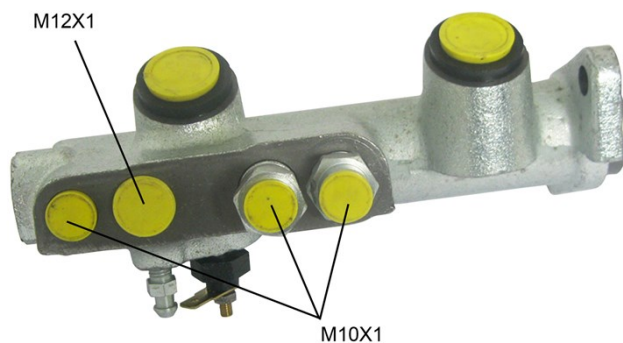

Pompă de frână M 68 060

Specificații tehnice pompă de frână

Osie	Diametru 20,64 mm
Filetare	Sistem de frânare Bendix
Material Cast Iron	Poziție
Cod EAN 8432509638729	

Autovehicule compatibile

RENAULT

Model	Tip	kW	An
4 (112_)	0.8	20	01/81 09/82
4 (112_)	0.8 (1123)	25	09/71 12/88
4 (112_)	0.8 (1123)	19	10/62 09/83
4 (112_)	0.8 (1123)	21	10/83 10/88
4 (112_)	1.1 (1128, S128)	25	06/78 06/90
4 Box (R21_, R23_)	0.8	19	09/71 08/82
4 Box (R21_, R23_)	0.8 (2106)	25	09/66 12/88
4 Box (R21_, R23_)	0.8 (2391)	21	04/83 07/89
4 Box (R21_, R23_)	1.0	25	06/87 12/93
4 Box (R21_, R23_)	1.1 (2370, 210B)	25	10/76 07/89
5 (122_)	0.8 (1221, 1391)	27	01/82 12/84
5 (122_)	0.8 (1221, 1391, 1220)	26	10/72 08/84
5 Box (238_)	0.8 (2381)	26	10/72 08/84
6 (118_)	0.8	25	10/69 04/80
RODEO 4 (ACL_)	0.8	25	08/71 11/81
RODEO 6 (ACL_)	0.8	25	05/70 08/73