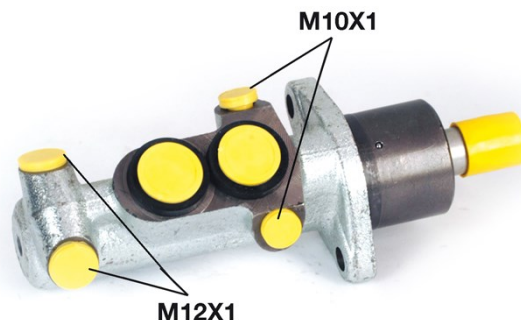

Pompă de frână M 68 075

 **brembo**
AFTERMARKET

Specificații tehnice pompă de frână

Osie	Diametru 20,64 mm
Filetare 10 x 1 (2), 12 x 1 (2)	Sistem de frânare Bosch
Material Cast Iron	Poziție

Cod EAN
8432509638873

 **brembo**

Autovehicule compatibile

RENAULT

Model	Tip	kW	An
CLIO I (B/C57_, 5/357_)	1.4 (B57J, C57J, B57P)	55	01/91 09/98
CLIO II (BB_, CB_)	1.2 (BB0A, BB0F, BB10, BB1K, BB28, BB2D, BB2H, CB0A,...)	43	09/98 -
CLIO II (BB_, CB_)	1.2 16V (BB05, BB0W, BB11, BB27, BB2T, BB2U, BB2V, CB05,...)	55	06/01 -
CLIO II (BB_, CB_)	1.2 LPG	43	09/98 06/09
CLIO II (BB_, CB_)	1.2 LPG (BB0A, CB0A)	44	03/99 05/01
CLIO II (BB_, CB_)	1.4 (B/CB0C, B/CB0S)	55	09/98 05/05
CLIO II (BB_, CB_)	1.4 16V (B/CB0L)	70	10/99 09/04
CLIO II (BB_, CB_)	1.4 16V (B/CB0P)	72	02/00 07/08
CLIO II (BB_, CB_)	1.5 dCi	42	06/01 12/06
CLIO II (BB_, CB_)	1.5 dCi (B/CB03)	59	06/01 10/03
CLIO II (BB_, CB_)	1.5 dCi (B/CB07)	48	06/01 -
CLIO II (BB_, CB_)	1.5 dCi (B/CB3M)	47	06/05 -
CLIO II (BB_, CB_)	1.6 (B/CB0D)	66	09/98 05/05
CLIO II (BB_, CB_)	1.6 16V (BB01, BB0H, BB0T, BB14, BB1D, BB1R, BB2KL, BB3G...)	79	09/98 -
CLIO II (BB_, CB_)	1.9 D (B/CB0E)	47	09/98 05/05
CLIO II (BB_, CB_)	1.9 D (B/CB0J)	48	02/00 05/01
CLIO II (BB_, CB_)	1.9 dTi (B/CB0U)	59	12/99 05/05

CLIO II Box (SB0/1/2_)	1.2 (SB0A, SB0F, SB10)	44	03/99 10/03
CLIO II Box (SB0/1/2_)	1.2 (SB0A, SB0F, SB1K, SB2D)	43	09/98 -
CLIO II Box (SB0/1/2_)	1.5 dCi (SB07)	48	06/01 -
CLIO II Box (SB0/1/2_)	1.9 D (SB0E)	47	09/98 -
CLIO II Box (SB0/1/2_)	1.9 D (SB0J)	48	02/00 05/01
CLIO II Box (SB0/1/2_)	1.9 DTi (SB0U)	59	02/00 05/01
THALIA I (LB_)	1.2 16V	55	04/02 -