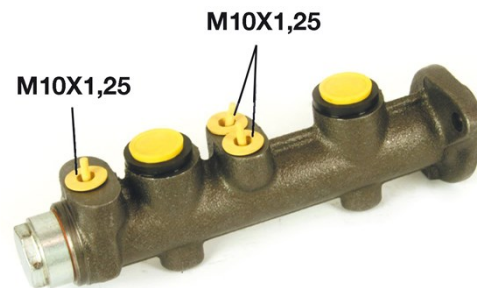

Pompă de frână M 85 023

Specificații tehnice pompă de frână

Osie	Diametru 19,05 mm
Fletare 10 x 1,25 (3)	Sistem de frânare Bendix
Material Cast Iron	Poziție

Cod EAN
8432509612736

Autovehicule compatibile

FIAT				
Model	Tip	kW	An	
124 (124_)	1200 (124A)	48	09/67 07/75	
124 (124_)	1200 (TA)	44	07/66 10/73	
124 (124_)	1400	51	12/68 12/72	
124 (124_)	1500	59	01/71 07/75	
124 (124_)	1500 (124A)	55	01/71 07/75	
124 (124_)	1600 (124A)	70	01/73 07/75	
124 Coupe (124_)	1400 Sport	66	06/67 10/72	
124 Coupe (124_)	1600	77	01/73 02/76	
124 Coupe (124_)	1600	80	01/73 02/76	
124 Coupe (124_)	1600 (BC 1)	81	04/70 10/73	
124 Coupe (124_)	1600 (BC 1)	74	11/71 10/73	
124 Coupe (124_)	1600 Sport	76	08/72 12/75	
124 Coupe (124_)	1600 Sport	80	08/72 12/75	
124 Coupe (124_)	1800 Sport	82	01/73 02/76	
124 Coupe (124_)	1800 Sport (CC1)	87	01/73 02/76	
124 Familiare (124_)	1200	44	04/67 05/73	
124 Familiare (124_)	1200	48	05/73 03/75	
124 Spider (124_)	1500 Sport (BS)	66	01/66 12/72	

124 Spider (124_)	1600	80	01/73 07/75
124 Spider (124_)	1600 Sport (BS)	82	11/69 08/73
124 Spider (124_)	1600 Sport (BS1)	80	01/69 12/74
124 Spider (124_)	1600 Sport (BS1)	74	11/69 08/73
124 Spider (124_)	1600 Sport (CS)	76	01/69 12/74
124 Spider (124_)	1800 Rally Abarth (CSA)	94	09/72 07/75
124 Spider (124_)	1800 Sport (CS1)	87	01/72 12/77
124 Spider (124_)	1800 Sport (CS1)	82	01/73 07/75