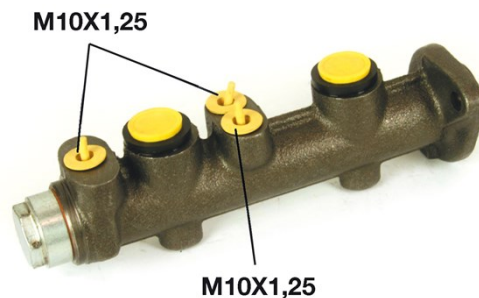

Pompă de frână M 85 032

Specificații tehnice pompă de frână

Osie	Diametru 19,05 mm
Filetare 10 x 1,25 (3)	Sistem de frânare
Material Cast Iron	Poziție

Cod EAN
8432509612804

Autovehicule compatibile

FIAT

Model	Tip	kW	An
132 (132_)	1.6	72	01/76 12/82
132 (132_)	1.6	66	03/77 12/81
132 (132_)	1.6	72	04/72 01/76
132 (132_)	1.6	65	05/77 09/82
132 (132_)	1.7 GLS (A1)	79	04/74 12/75
132 (132_)	1.7 GLS (A1)	82	11/75 01/77
132 (132_)	1.7 Special (A1)	77	04/72 01/74
132 (132_)	2.0	83	01/76 06/81
132 (132_)	2.0 i.e.	90	01/80 12/82
132 (132_)	2.5 D	53	07/78 07/82

LADA

Model	Tip	kW	An
NIVA Closed Off-Road Vehicle (2121, 2131)	1600	56	04/80 12/87
NIVA Closed Off-Road Vehicle (2121, 2131)	1600	56	12/76 12/93
NIVA Closed Off-Road Vehicle (2121, 2131)	1700 i	59	06/96 12/06
NIVA Closed Off-Road Vehicle (2121, 2131)	1700 i 4x4	60	10/00 12/10
NIVA Closed Off-Road Vehicle (2121, 2131)	1900 Diesel	48	01/93 08/99
NIVA Closed Off-Road Vehicle (2121, 2131)	1900 Diesel	55	01/99 12/06

NIVA II (2123)	1.7	61	08/04 -
NIVA II (2123)	1.7	59	09/02 -
SEAT			
Model	Tip	kW	An
132	1.6	72	05/73 12/80
132	1.8	77	05/73 12/80
FURA (025A)	0.9	31	01/82 06/86
FURA (025A)	0.9	33	01/82 06/86
FURA (025A)	0.9	29	03/84 12/86
FURA (025A)	1.4	55	01/82 06/86