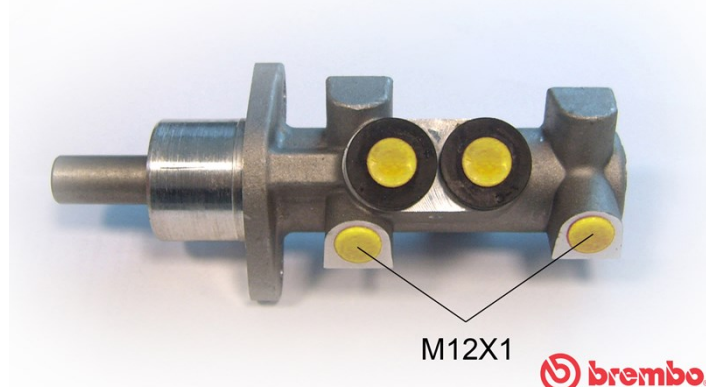

Pompă de frână M 85 045

Specificații tehnice pompă de frână

Osie	Diametru 25,4 mm
Filetare 12 x 1 (2)	Sistem de frânare ATE
Material Aluminium	Poziție
Cod EAN 8432509612934	

Autovehicule compatibile

VW

Model	Tip	kW/CV	An
TRANSPORTER IV Box (70A, 70H, 7DA, 7DH)	1.9 D	0	07/90 12/95
TRANSPORTER IV Box (70A, 70H, 7DA, 7DH)	1.9 TD	0	10/92 04/03
TRANSPORTER IV Box (70A, 70H, 7DA, 7DH)	2.0	0	07/90 04/03
TRANSPORTER IV Box (70A, 70H, 7DA, 7DH)	2.4 D	0	07/90 04/98
TRANSPORTER IV Box (70A, 70H, 7DA, 7DH)	2.4 D	0	08/97 04/03
TRANSPORTER IV Box (70A, 70H, 7DA, 7DH)	2.4 D Syncro	0	10/92 09/98
TRANSPORTER IV Box (70A, 70H, 7DA, 7DH)	2.5	0	08/96 04/03
TRANSPORTER IV Box (70A, 70H, 7DA, 7DH)	2.5	0	11/90 04/03
TRANSPORTER IV Box (70A, 70H, 7DA, 7DH)	2.5 Syncro	0	01/96 11/01
TRANSPORTER IV Box (70A, 70H, 7DA, 7DH)	2.5 Syncro	0	08/96 04/03
TRANSPORTER IV Box (70A, 70H, 7DA, 7DH)	2.5 TDI	0	09/00 04/03
TRANSPORTER IV Box (70A, 70H, 7DA, 7DH)	2.5 TDI	0	09/95 04/03
TRANSPORTER IV Box (70A, 70H, 7DA, 7DH)	2.5 TDI	0	12/98 04/03
TRANSPORTER IV Box (70A, 70H, 7DA, 7DH)	2.8 VR6	0	05/96 05/00
TRANSPORTER IV Bus (70B, 70C, 7DB, 7DK, 70J, 70K, 7DC, 7DJ)	2.4 D	0	08/97 04/03
TRANSPORTER IV Bus (70B, 70C, 7DB, 7DK, 70J, 70K, 7DC, 7DJ)	2.4 D Syncro	0	10/92 09/98
TRANSPORTER IV Bus (70B, 70C, 7DB, 7DK, 70J, 70K, 7DC, 7DJ)	2.5	0	08/96 04/03
TRANSPORTER IV Bus (70B, 70C, 7DB, 7DK, 70J, 70K, 7DC, 7DJ)	2.5	0	11/90 06/03