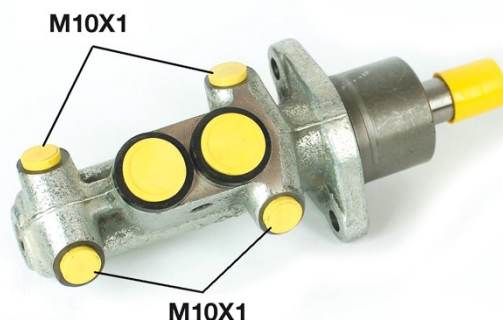

Specificații tehnice pompă de frână

| | |
|-------------------------------|---------------------------------|
| Osie | Diametru 25,4 mm |
| Filetare 10 x 1 (4) | Sistem de frânare ATE |
| Material Cast Iron | Poziție |

Cod EAN
8432509612941

Autovehicule compatibile

VW

| Model | Tip | kW | An |
|---|----------------|-----|-------------|
| TRANSPORTER IV Box (70A, 70H, 7DA, 7DH) | 1.9 D | 45 | 07/90 12/95 |
| TRANSPORTER IV Box (70A, 70H, 7DA, 7DH) | 1.9 D | 44 | 09/90 12/95 |
| TRANSPORTER IV Box (70A, 70H, 7DA, 7DH) | 1.9 TD | 50 | 10/92 04/03 |
| TRANSPORTER IV Box (70A, 70H, 7DA, 7DH) | 2.0 | 62 | 07/90 04/03 |
| TRANSPORTER IV Box (70A, 70H, 7DA, 7DH) | 2.4 D | 57 | 07/90 04/98 |
| TRANSPORTER IV Box (70A, 70H, 7DA, 7DH) | 2.4 D | 55 | 08/97 04/03 |
| TRANSPORTER IV Box (70A, 70H, 7DA, 7DH) | 2.4 D Syncro | 57 | 10/92 09/98 |
| TRANSPORTER IV Box (70A, 70H, 7DA, 7DH) | 2.5 | 85 | 08/96 04/03 |
| TRANSPORTER IV Box (70A, 70H, 7DA, 7DH) | 2.5 | 81 | 11/90 04/03 |
| TRANSPORTER IV Box (70A, 70H, 7DA, 7DH) | 2.5 Syncro | 85 | 08/96 04/03 |
| TRANSPORTER IV Box (70A, 70H, 7DA, 7DH) | 2.5 Syncro | 81 | 10/92 04/03 |
| TRANSPORTER IV Box (70A, 70H, 7DA, 7DH) | 2.5 TDI | 111 | 09/00 04/03 |
| TRANSPORTER IV Box (70A, 70H, 7DA, 7DH) | 2.5 TDI | 75 | 09/95 04/03 |
| TRANSPORTER IV Box (70A, 70H, 7DA, 7DH) | 2.5 TDI | 65 | 12/98 04/03 |
| TRANSPORTER IV Box (70A, 70H, 7DA, 7DH) | 2.5 TDI Syncro | 75 | 09/95 04/03 |
| TRANSPORTER IV Box (70A, 70H, 7DA, 7DH) | 2.8 VR6 | 103 | 05/96 05/00 |
| TRANSPORTER IV Box (70A, 70H, 7DA, 7DH) | 2.8 VR6 | 150 | 06/00 04/03 |
| TRANSPORTER IV Bus (70B, 70C, 7DB, 7DK, 70J, 70K, 7DC, 7DJ) | 1.8 | 49 | 12/90 07/92 |