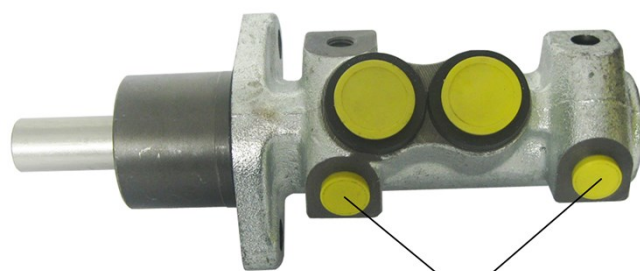

Pompă de frână M 85 047

 **brembo**
AFTERMARKET

Specificații tehnice pompă de frână

Osie	Diametru 22,225 mm
Filetare 10 x 1 (2)	Sistem de frânare ATE
Material Cast Iron	Poziție

Cod EAN
8432509612958

M10X1

 **brembo**

Autovehicule compatibile

VW

Model	Tip	kW	An
TRANSPORTER IV Box (70A, 70H, 7DA, 7DH)	1.9 D	45	07/90 12/95
TRANSPORTER IV Box (70A, 70H, 7DA, 7DH)	1.9 D	44	09/90 12/95
TRANSPORTER IV Box (70A, 70H, 7DA, 7DH)	1.9 TD	50	10/92 04/03
TRANSPORTER IV Box (70A, 70H, 7DA, 7DH)	2.0	62	07/90 04/03
TRANSPORTER IV Box (70A, 70H, 7DA, 7DH)	2.4 D	57	07/90 04/98
TRANSPORTER IV Box (70A, 70H, 7DA, 7DH)	2.4 D	55	08/97 04/03
TRANSPORTER IV Box (70A, 70H, 7DA, 7DH)	2.4 D Syncro	57	10/92 09/98
TRANSPORTER IV Box (70A, 70H, 7DA, 7DH)	2.5	85	08/96 04/03
TRANSPORTER IV Box (70A, 70H, 7DA, 7DH)	2.5	81	11/90 04/03
TRANSPORTER IV Box (70A, 70H, 7DA, 7DH)	2.5 Syncro	85	08/96 04/03
TRANSPORTER IV Box (70A, 70H, 7DA, 7DH)	2.5 Syncro	81	10/92 04/03
TRANSPORTER IV Box (70A, 70H, 7DA, 7DH)	2.5 TDI Syncro	75	09/95 04/03
TRANSPORTER IV Bus (70B, 70C, 7DB, 7DK, 70J, 70K, 7DC, 7DJ)	1.8	49	12/90 07/92
TRANSPORTER IV Bus (70B, 70C, 7DB, 7DK, 70J, 70K, 7DC, 7DJ)	1.9 D	44	09/90 12/95
TRANSPORTER IV Bus (70B, 70C, 7DB, 7DK, 70J, 70K, 7DC, 7DJ)	1.9 D	45	09/90 12/95
TRANSPORTER IV Bus (70B, 70C, 7DB, 7DK, 70J, 70K, 7DC, 7DJ)	1.9 TD	50	10/92 04/03
TRANSPORTER IV Bus (70B, 70C, 7DB, 7DK, 70J, 70K, 7DC, 7DJ)	2.0	62	09/90 04/03
TRANSPORTER IV Bus (70B, 70C, 7DB, 7DK, 70J, 70K, 7DC, 7DJ)	2.4 D	55	08/97 04/03