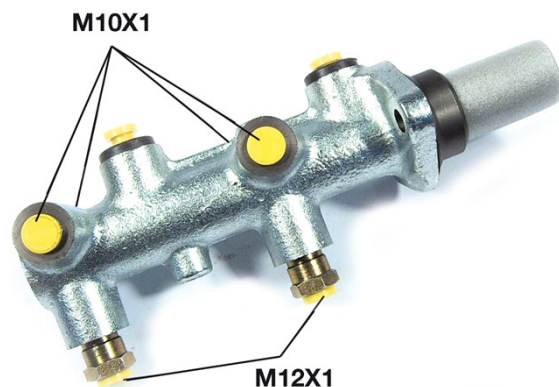

Pompă de frână M 85 074

Specificații tehnice pompă de frână

Osie	Diametru 20,64 mm
Filetare	Sistem de frânare ATE
Material Cast Iron	Poziție

Cod EAN
8432509639313

Autovehicule compatibile

AUDI				
Model	Tip	kW	An	
80 (80, 82, B1)	1.5	55	05/72 08/75	
80 (80, 82, B1)	1.6	53	01/76 07/78	
80 (80, 82, B1)	1.6	55	09/75 07/78	
80 (80, 82, B1)	1.6	63	09/75 07/78	
80 (81, 85, B2)	1.6	63	08/78 02/83	
80 (81, 85, B2)	1.6 D	40	08/80 08/86	
80 (81, 85, B2)	1.6 GLE	81	08/78 07/82	
80 (81, 85, B2)	1.6 TD	51	08/81 05/86	
80 (81, 85, B2)	1.9 CD-5S	85	09/81 07/83	
80 (81, 85, B2)	2.2	85	10/80 07/83	
COUPE (81, 85)	1.9	85	08/80 07/83	
COUPE (81, 85)	2.1 GT	79	01/81 07/83	
COUPE (81, 85)	2.1 GT	96	09/82 10/87	
COUPE (81, 85)	2.2 GT	85	07/81 10/87	
COUPE (81, 85)	2.2 GT	100	09/84 10/88	
COUPE (81, 85)	2.2 quattro	100	10/84 10/88	
VW				
Model	Tip	kW	An	