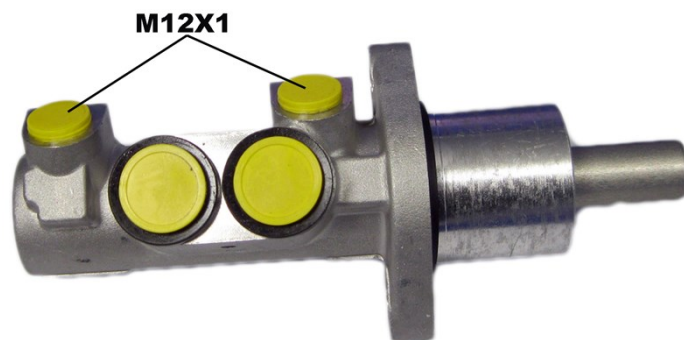

Pompă de frână M 85 080

Specificații tehnice pompă de frână

Osie	Diametru 25,4 mm
Filetare 12 x 1 (2)	Sistem de frânare ATE
Material Aluminium	Poziție

Cod EAN
8432509646311

Autovehicule compatibile

FORD

Model	Tip	kW	An
GALAXY (WGR)	1.9 TDI	96	02/03 05/06
GALAXY (WGR)	1.9 TDI	66	03/95 05/06
GALAXY (WGR)	1.9 TDI	85	04/00 05/06
GALAXY (WGR)	1.9 TDI	110	05/05 05/06
GALAXY (WGR)	1.9 TDI	81	08/97 04/00
GALAXY (WGR)	2.0 i	85	11/95 05/06
GALAXY (WGR)	2.3 16V	107	01/97 05/06
GALAXY (WGR)	2.3 16V	103	09/01 05/06
GALAXY (WGR)	2.8 i V6	128	11/95 04/00
GALAXY (WGR)	2.8 i V6 4x4	128	04/96 04/00
GALAXY (WGR)	2.8 V6	150	04/00 05/06

SEAT

Model	Tip	kW	An
ALHAMBRA (7V8, 7V9)	1.8 T 20V	110	10/97 03/10
ALHAMBRA (7V8, 7V9)	1.9 TDI	66	04/96 03/10
ALHAMBRA (7V8, 7V9)	1.9 TDI	110	05/05 05/07
ALHAMBRA (7V8, 7V9)	1.9 TDI	85	06/00 03/10
ALHAMBRA (7V8, 7V9)	1.9 TDI	81	08/96 06/00

ALHAMBRA (7V8, 7V9)	1.9 TDI	96	11/02 11/08
ALHAMBRA (7V8, 7V9)	1.9 TDI 4motion	85	06/00 03/10
ALHAMBRA (7V8, 7V9)	2.0 i	85	04/96 03/10
ALHAMBRA (7V8, 7V9)	2.8 V6	150	06/00 03/10
ALHAMBRA (7V8, 7V9)	2.8 V6 4motion	150	06/00 03/10
VW			
Model	Tip	kW	An
SHARAN (7M8, 7M9, 7M6)	1.8 T 20V	110	09/97 03/10
SHARAN (7M8, 7M9, 7M6)	1.9 TDI	110	06/05 03/10
SHARAN (7M8, 7M9, 7M6)	1.9 TDI	96	11/02 03/10
SHARAN (7M8, 7M9, 7M6)	1.9 TDI 4motion	85	04/00 03/10
SHARAN (7M8, 7M9, 7M6)	2.0 LPG	85	04/06 03/10
SHARAN (7M8, 7M9, 7M6)	2.0 TDI	100	11/05 03/10
SHARAN (7M8, 7M9, 7M6)	2.0 TDI	103	11/05 03/10
SHARAN (7M8, 7M9, 7M6)	2.8 V6 24V	150	04/00 03/10
SHARAN (7M8, 7M9, 7M6)	2.8 V6 24V 4motion	150	04/00 03/10
SHARAN (7M8, 7M9, 7M6)	2.8 VR6 Syncro	128	11/96 04/00