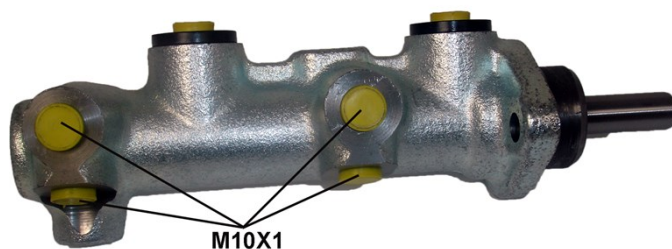

Pompă de frână M A6 001

Specificații tehnice pompă de frână

| | |
|-------------------------------|------------------------------------|
| Osie | Diametru 20,64 mm |
| Filetare 10 x 1 (4) | Sistem de frânare Bendix |
| Material Cast Iron | Poziție |

Cod EAN
8432509613108

Autovehicule compatibile

ALFA ROMEO

| Model | Tip | kW | An |
|------------------------------|--------|----|-------------|
| AR 8 Box (280_) | 2.4 D | 53 | 04/78 08/86 |
| AR 8 Box (280_) | 2.4 TD | 68 | 04/85 12/89 |
| AR 8 Box (280_) | 2.5 D | 55 | 09/86 12/89 |
| AR 8 Platform/Chassis (280_) | 2.4 D | 53 | 04/78 08/86 |
| AR 8 Platform/Chassis (280_) | 2.4 TD | 68 | 04/85 12/88 |
| AR 8 Platform/Chassis (280_) | 2.5 D | 55 | 09/86 12/89 |

IVECO

| Model | Tip | kW | An |
|---------------------------|--|----|-------------|
| DAILY I Box Body / Estate | 30-8 (10014131, 10014132, 10014137, 10014231, 10014232,...) | 53 | 01/78 12/89 |
| DAILY I Box Body / Estate | 35-10 (10314204, 10314211, 10314212, 10314217, 10314411,...) | 68 | 01/85 12/89 |
| DAILY I Box Body / Estate | 35-8 (10034131, 10034132, 10034137, 10034224, 10034231,...) | 53 | 01/78 12/89 |
| DAILY I Box Body / Estate | 40-10 V | 68 | 01/85 12/89 |
| DAILY I Box Body / Estate | 40-8 V | 53 | 01/83 06/89 |
| DAILY I Box Body / Estate | 45-10 V (10334204, 10334211, 10334212, 10334217,...) | 68 | 01/85 12/89 |
| DAILY I Box Body / Estate | 49-10 V (10354204, 10354211, 10354212, 10354217,...) | 68 | 01/85 12/89 |
| DAILY I Platform/Chassis | 30-8 (10011131, 10011132, | 53 | 01/78 12/89 |