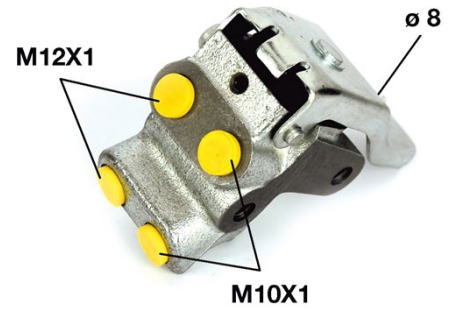

Supapă de reglare R 68 010

Specificații tehnice supapă de reglare

Osie**Filetare****Sistem de frânare**

ATE

Material

Cast Iron

Cod EAN

8432509613610

Autovehicule compatibile

RENAULT

Model	Tip	kW	An
5 (122_)	1.0 (1222, 1392)	32	01/72 12/85
5 (122_)	1.1 (1227, 1397)	33	09/80 12/85
5 (122_)	1.4 (1229, 1399)	46	01/82 12/85
SUPER 5 (B/C40_)	1.0 (B/C/400)	30	10/84 10/88
SUPER 5 (B/C40_)	1.1	35	10/89 12/90
SUPER 5 (B/C40_)	1.1 (B/C/401)	34	10/84 10/88
SUPER 5 (B/C40_)	1.1 (B/C/401, B/C40H)	33	01/86 03/95
SUPER 5 (B/C40_)	1.2 (B/C40F)	40	01/87 08/90
SUPER 5 (B/C40_)	1.4 (B/C402)	43	10/84 06/88
SUPER 5 (B/C40_)	1.4 (B/C403)	52	10/84 07/89
SUPER 5 (B/C40_)	1.4 (B/C40J)	49	06/87 07/89
SUPER 5 (B/C40_)	1.4 (B/C40M)	44	06/87 08/90
SUPER 5 (B/C40_)	1.4 Cat (B/C/407)	43	10/85 12/96
SUPER 5 (B/C40_)	1.4 Turbo (C405)	88	04/85 08/90
SUPER 5 (B/C40_)	1.4 Turbo GT (C405)	118	01/85 05/91
SUPER 5 (B/C40_)	1.6 D	40	04/85 12/90
SUPER 5 (B/C40_)	1.6 D (B/C/404)	40	08/85 12/96
SUPER 5 (B/C40_)	1.7	66	09/88 09/90
SUPER 5 (B/C40_)	1.7 (B/C408)	54	10/86 03/95