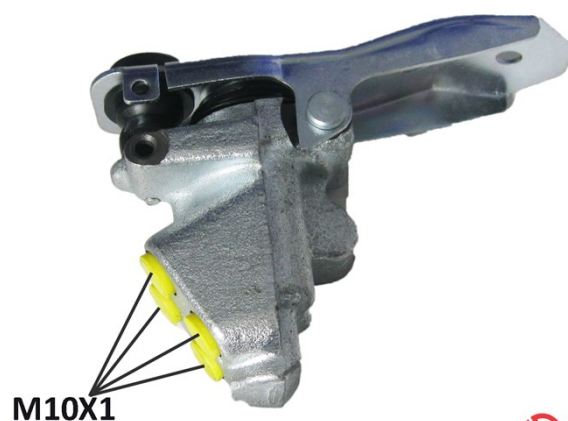

Supapă de reglare R 85 009

 **brembo**
AFTERMARKET

Specificații tehnice supapă de reglare

Osie

Filetare
10 x 1 (4)

Sistem de frânare

Material
Cast Iron

Cod EAN

8432509652053

Autovehicule compatibile

MERCEDES-BENZ

Model	Tip	kW	An
SPRINTER 3,5-t Box (906)	316 LGT (906.633, 906.635)	115	09/08 -

VW

Model	Tip	kW	An
TRANSPORTER IV Box (70A, 70H, 7DA, 7DH)	1.9 D	45	07/90 12/95
TRANSPORTER IV Box (70A, 70H, 7DA, 7DH)	1.9 D	44	09/90 12/95
TRANSPORTER IV Box (70A, 70H, 7DA, 7DH)	1.9 TD	50	10/92 04/03
TRANSPORTER IV Box (70A, 70H, 7DA, 7DH)	2.0	62	07/90 04/03
TRANSPORTER IV Box (70A, 70H, 7DA, 7DH)	2.4 D	57	07/90 04/98
TRANSPORTER IV Box (70A, 70H, 7DA, 7DH)	2.4 D	55	08/97 04/03
TRANSPORTER IV Box (70A, 70H, 7DA, 7DH)	2.4 D Syncro	57	10/92 09/98
TRANSPORTER IV Box (70A, 70H, 7DA, 7DH)	2.5	85	08/96 04/03
TRANSPORTER IV Box (70A, 70H, 7DA, 7DH)	2.5	81	11/90 04/03
TRANSPORTER IV Box (70A, 70H, 7DA, 7DH)	2.5 Syncro	85	08/96 04/03
TRANSPORTER IV Box (70A, 70H, 7DA, 7DH)	2.5 Syncro	81	10/92 04/03
TRANSPORTER IV Box (70A, 70H, 7DA, 7DH)	2.5 TDI	111	09/00 04/03
TRANSPORTER IV Box (70A, 70H, 7DA, 7DH)	2.5 TDI	75	09/95 04/03
TRANSPORTER IV Box (70A, 70H, 7DA, 7DH)	2.5 TDI	65	12/98 04/03
TRANSPORTER IV Box (70A, 70H, 7DA, 7DH)	2.5 TDI Syncro	75	09/95 04/03
TRANSPORTER IV Box (70A, 70H, 7DA, 7DH)	2.8 VR6	103	05/96 05/00