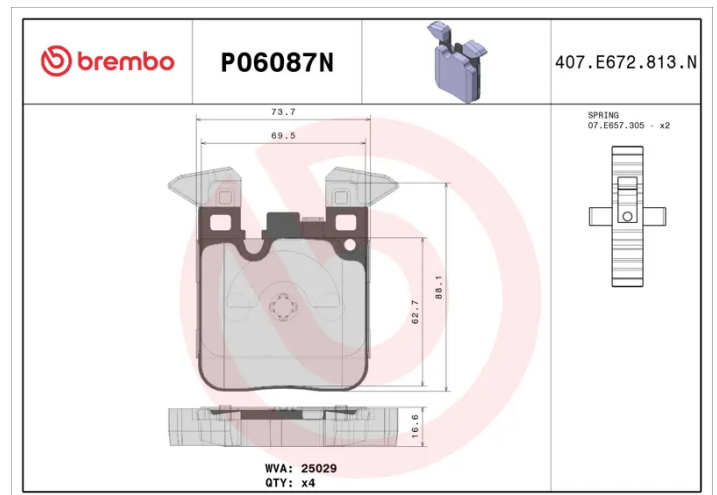

## Technical specifications

EAN code <b>8020584082058</b>	Axle <b>Rear</b>	Thickness <b>17 mm</b>
Width <b>72 mm</b>	Height <b>88 mm</b>	Braking system <b>Brembo</b>
Wear indicator <b>Prepared for wear indicator</b>	WVA number <b>25029</b>	Accessories <b>With accessories</b> <b>With anti-squeal shim</b> <b>With counterweights</b>