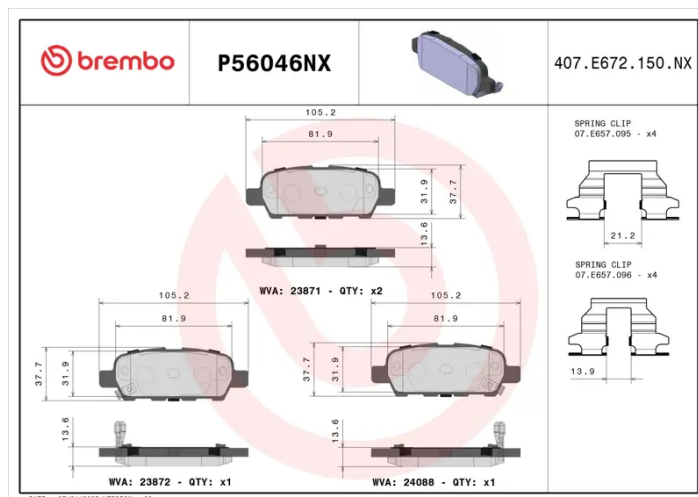

BRAKE PAD XTRA CERAMIC P56046NX

Xtra Ceramic brake pad P56046NX belongs to Brembo Cool Line

Brembo Xtra Ceramic brake pads have a specific compound which, beside being copper free, also contains less metal compared to Xtra pads. This feature make Xtra Ceramic more focused on comfort and cleaner rims, thanks to the ceramic friction material, while guaranteeing the top performance proper of the Xtra line. Xtra Ceramic range is fully ECE R90 homologated.

- ✓ Brembo quality
- ✓ ECE-R90 certificate
- ✓ Safety
- ✓ Performance
- ✓ Dust reduction
- ✓ Comfort

Technical specifications

EAN code 8020584131152	Axle Rear	Thickness 14 mm
Width 105 mm	Height 37 mm	Braking system Akebono
Wear indicator Acoustic	WVA number 23871,23872,24088	Accessories With anti-squeal shim