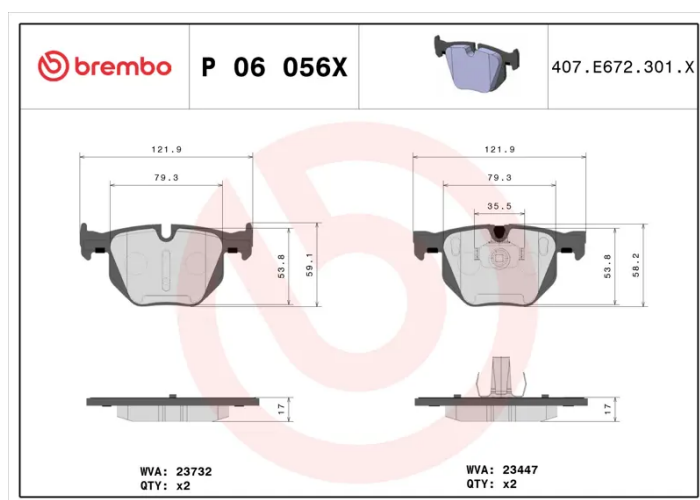

## P 06 056X

The P 06 056X Xtra brake pad is synonymous with reliability

Brembo Xtra brake pads, developed to enhance the advantages of the Xtra and Max discs, are made using the special BRM X L01 compound which consists of more than 30 different components. Compared with the compound used for original-equivalent pads, the new solution assures a higher friction coefficient, which translates to more precise and stable braking, at both high and low temperatures. All this makes for greater driving comfort and improved pedal modularity, without compromising the product's mileage output.

### Technical specifications

EAN code <b>8020584121412</b>	Axle <b>Rear</b>	Thickness <b>17 mm</b>
Width <b>122 mm</b>	Height <b>58 mm</b>	Braking system <b>Teves</b>
Wear indicator <b>Prepared for wear indicator</b>	WVA number <b>23447,23732</b>	Accessories <b>With accessories With anti-squeal shim With piston clip</b>