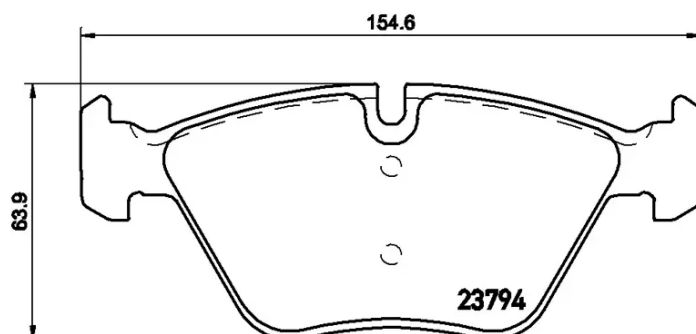

BRAKE PAD

P 06 057

The P 06 057 brake pad is synonymous with reliability

The Brembo brake pad guarantees ultimate safety when braking thanks to the use of more than 100 different compounds, designed according to the type of vehicle and use. Stopping distances reduced to a minimum, maximum driving comfort and silent operation are the most important features of Brembo materials. Brembo brake pads are supplied together with an extensive range of accessories and assembly kits for professional-standard installation.

- ✓ OE-equivalent
- ✓ Brembo quality
- ✓ ECE-R90 certificate
- ✓ Safety
- ✓ Performance
- ✓ Comfort
- ✓ With accessories

Technical specifications

EAN code 8020584090213	Axle Front	Thickness 20 mm
Width 155 mm	Height 64 mm	Braking system Teves
Wear indicator Prepared for wear indicator	WVA number 23793,23794	Accessories With accessories With anti-squeal shim With piston clip