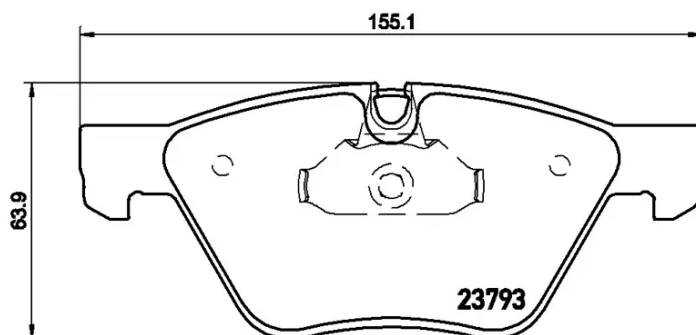

BRAKE PAD

P 06 057

The P 06 057 brake pad is synonymous with reliability

The Brembo brake pad guarantees ultimate safety when braking thanks to the use of more than 100 different compounds, designed according to the type of vehicle and use. Stopping distances reduced to a minimum, maximum driving comfort and silent operation are the most important features of Brembo materials. Brembo brake pads are supplied together with an extensive range of accessories and assembly kits for professional-standard installation.

- ✓ OE-equivalent
- ✓ Brembo quality
- ✓ ECE-R90 certificate
- ✓ Safety
- ✓ Performance
- ✓ Comfort
- ✓ With accessories

Technical specifications

EAN code 8020584090213	Axle Front	Thickness 20 mm
Width 155 mm	Height 64 mm	Braking system Teves
Wear indicator Prepared for wear indicator	WVA number 23793,23794	Accessories With accessories With anti-squeal shim With piston clip