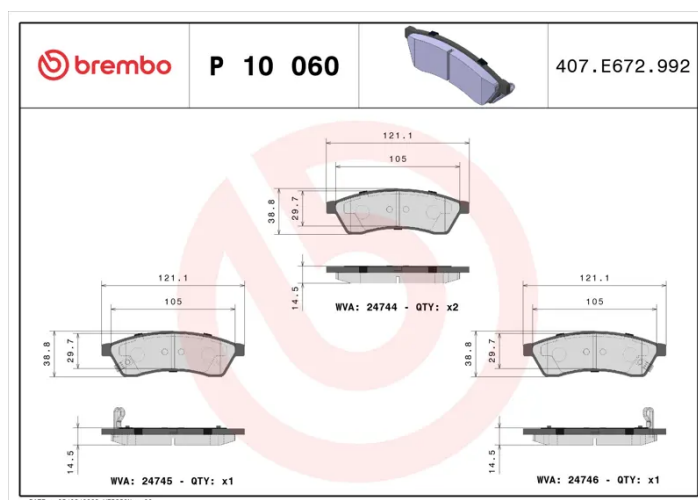

BRAKE PAD

P 10 060

The P 10 060 brake pad is synonymous with reliability

The Brembo brake pad guarantees ultimate safety when braking thanks to the use of more than 100 different compounds, designed according to the type of vehicle and use. Stopping distances reduced to a minimum, maximum driving comfort and silent operation are the most important features of Brembo materials. Brembo brake pads are supplied together with an extensive range of accessories and assembly kits for professional-standard installation.

- ✓ OE-equivalent
- ✓ Brembo quality
- ✓ ECE-R90 certificate
- ✓ Safety
- ✓ Performance
- ✓ Comfort

Technical specifications

EAN code 8020584080078	Axle Rear	Thickness 15 mm
Width 121 mm	Height 39 mm	Braking system Brembo
Wear indicator Acoustic	WVA number 24744,24745,24746	Accessories With anti-squeal shim