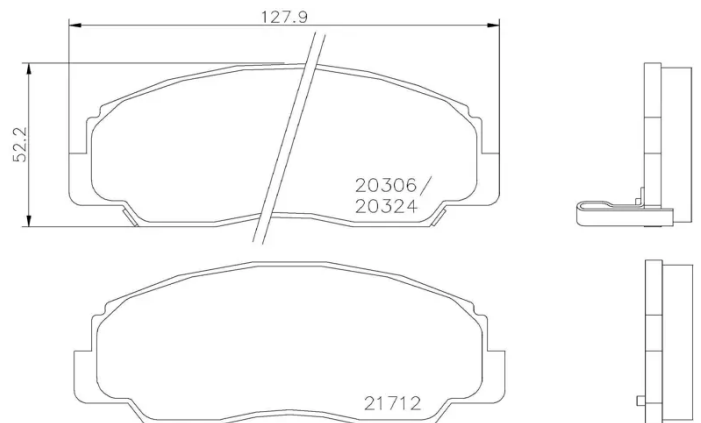

BRAKE PAD

P 16 012

The P 16 012 brake pad is synonymous with reliability

The Brembo brake pad guarantees ultimate safety when braking thanks to the use of more than 100 different compounds, designed according to the type of vehicle and use. Stopping distances reduced to a minimum, maximum driving comfort and silent operation are the most important features of Brembo materials. Brembo brake pads are supplied together with an extensive range of accessories and assembly kits for professional-standard installation.

- ✓ OE-equivalent
- ✓ Brembo quality
- ✓ ECE-R90 certificate
- ✓ Safety
- ✓ Performance
- ✓ Comfort

Technical specifications

| | | |
|----------------------|--------------------------|------------------------------|
| EAN code | Axle | Thickness |
| 8020584060223 | Front | 14 mm |
| Width | Height | Braking system |
| 128 mm | 52 mm | Akebono |
| Wear indicator | WVA number | Accessories |
| Acoustic | 20324,21712,20306 | With anti-squeal shim |