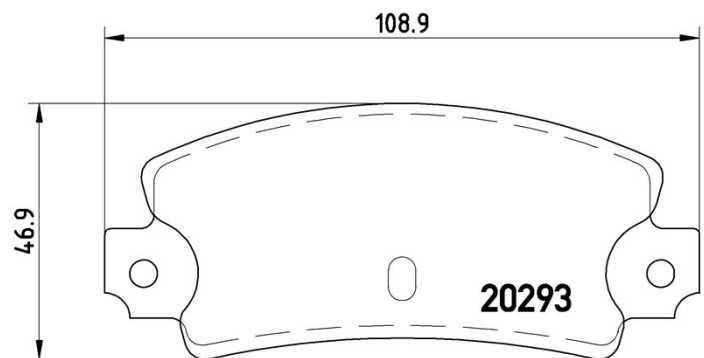

Specificații tehnice plăcuțe

Osie
Posterioară

WWA
20293

Lățime
108,9 mm

Grosime
12 mm

Înălțime
42,4 mm

Sistem de frânare
Bendix

Accesorii

Sezor uzură
Cu locaș

Cod EAN
8020584050781

Autovehicule compatibile

LANCIA

Model	Tip	kW	An
BETA H.P.E. (828_)	1600 (828BF0)	74	08/80 09/84
BETA H.P.E. (828_)	2000	85	04/79 09/84
BETA H.P.E. (828_)	2000	88	05/76 05/78
BETA H.P.E. (828_)	2000 i.e.	90	05/81 09/84
BETA H.P.E. (828_)	2000 Volumex	99	07/83 09/84
BETA (828_)	1400 (828AB2)	66	08/73 07/76
BETA (828_)	1600 (828CB0, 828AB0)	74	08/73 07/82
BETA (828_)	1800 (828AB1)	81	08/73 07/76
BETA (828_)	2000 (828CB1)	85	07/78 07/82
BETA Coupe (828_)	1300 (828BC3)	62	12/81 12/84
BETA Coupe (828_)	1600 (828BC0)	74	04/76 12/84
BETA Coupe (828_)	2000	88	04/76 12/84

BETA Coupe (828_)	2000 (828BC_)	85	01/81 12/84
BETA Coupe (828_)	2000 i.e.	90	12/81 12/84
BETA Coupe (828_)	2000 VX	99	07/83 12/84
BETA Saloon (828_)	1300 (828CB3)	61	04/76 07/82
BETA Saloon (828_)	2000 (828CB1)	88	04/76 07/78
BETA Spider (828_)	1600 (828BS0)	74	05/76 10/86
BETA Spider (828_)	2000 (828BS1)	85	04/79 10/86
BETA Spider (828_)	2000 (828BS1)	88	05/76 11/79
TREVI (828_)	1600 (828DB03)	74	05/80 01/87
TREVI (828_)	2000 i.e.	90	05/80 01/87
TREVI (828_)	2000 Volumex (828DB17)	99	08/83 05/85