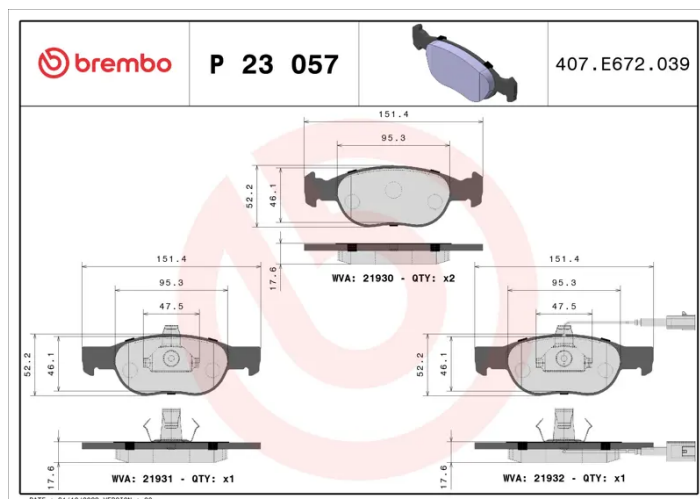

BRAKE PAD

P 23 057

The P 23 057 brake pad is synonymous with reliability

The Brembo brake pad guarantees ultimate safety when braking thanks to the use of more than 100 different compounds, designed according to the type of vehicle and use. Stopping distances reduced to a minimum, maximum driving comfort and silent operation are the most important features of Brembo materials. Brembo brake pads are supplied together with an extensive range of accessories and assembly kits for professional-standard installation.

- ✓ OE-equivalent
- ✓ Brembo quality
- ✓ ECE-R90 certificate
- ✓ Safety
- ✓ Performance
- ✓ Comfort
- ✓ With accessories

Technical specifications

EAN code 8020584051276	Axle Front	Thickness 18 mm
Width 151 mm	Height 52 mm	Braking system Teves
Wear indicator Electric	WVA number 21930,21931,21932	Accessories With accessories With anti-squeal shim With piston clip