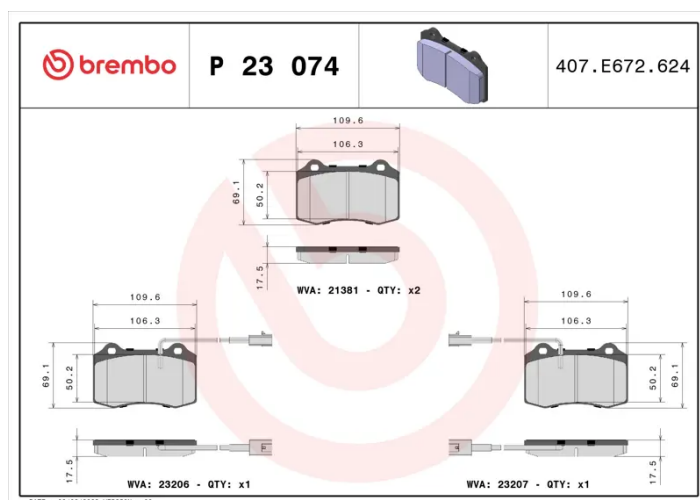

BRAKE PAD

P 23 074

The P 23 074 brake pad is synonymous with reliability

The Brembo brake pad guarantees ultimate safety when braking thanks to the use of more than 100 different compounds, designed according to the type of vehicle and use. Stopping distances reduced to a minimum, maximum driving comfort and silent operation are the most important features of Brembo materials. Brembo brake pads are supplied together with an extensive range of accessories and assembly kits for professional-standard installation.

- ✓ OE-equivalent
- ✓ Brembo quality
- ✓ ECE-R90 certificate
- ✓ Safety
- ✓ Performance
- ✓ Comfort

Technical specifications

| | | |
|-----------------------------------|--|---|
| EAN code 8020584051443 | Axle Front | Thickness 18 mm |
| Width 110 mm | Height 69 mm | Braking system Brembo |
| Wear indicator Electric | WVA number 21381,23206,23207 | Accessories With anti-squeal shim |