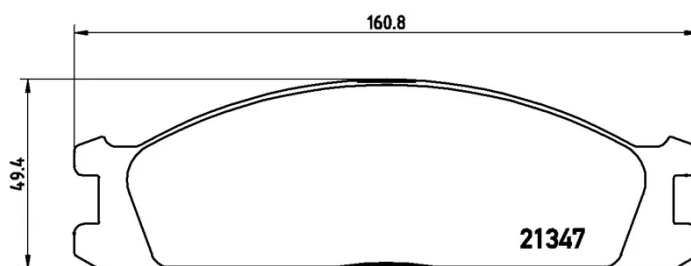

BRAKE PAD

P 24 026

The P 24 026 brake pad is synonymous with reliability

The Brembo brake pad guarantees ultimate safety when braking thanks to the use of more than 100 different compounds, designed according to the type of vehicle and use. Stopping distances reduced to a minimum, maximum driving comfort and silent operation are the most important features of Brembo materials. Brembo brake pads are supplied together with an extensive range of accessories and assembly kits for professional-standard installation.

- ✓ OE-equivalent
- ✓ Brembo quality
- ✓ ECE-R90 certificate
- ✓ Safety
- ✓ Performance
- ✓ Comfort

Technical specifications

EAN code	Axle	Thickness
8020584051986	Front	17 mm
Width	Height	Braking system
161 mm	49 mm	Akebono
Wear indicator	WVA number	Accessories
Acoustic	21347,21348,21349	With anti-squeal shim