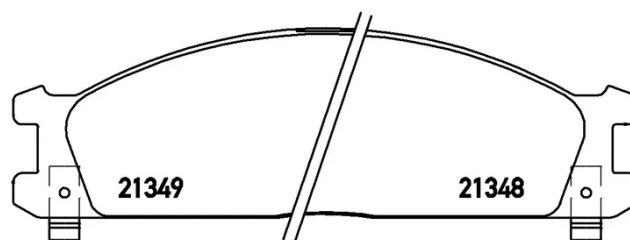

BRAKE PAD

P 24 026

The P 24 026 brake pad is synonymous with reliability

The Brembo brake pad guarantees ultimate safety when braking thanks to the use of more than 100 different compounds, designed according to the type of vehicle and use. Stopping distances reduced to a minimum, maximum driving comfort and silent operation are the most important features of Brembo materials. Brembo brake pads are supplied together with an extensive range of accessories and assembly kits for professional-standard installation.

- ✓ OE-equivalent
- ✓ Brembo quality
- ✓ ECE-R90 certificate
- ✓ Safety
- ✓ Performance
- ✓ Comfort

Technical specifications

EAN code	Axle	Thickness
8020584051986	Front	17 mm
Width	Height	Braking system
161 mm	49 mm	Akebono
Wear indicator	WVA number	Accessories
Acoustic	21347,21348,21349	With anti-squeal shim