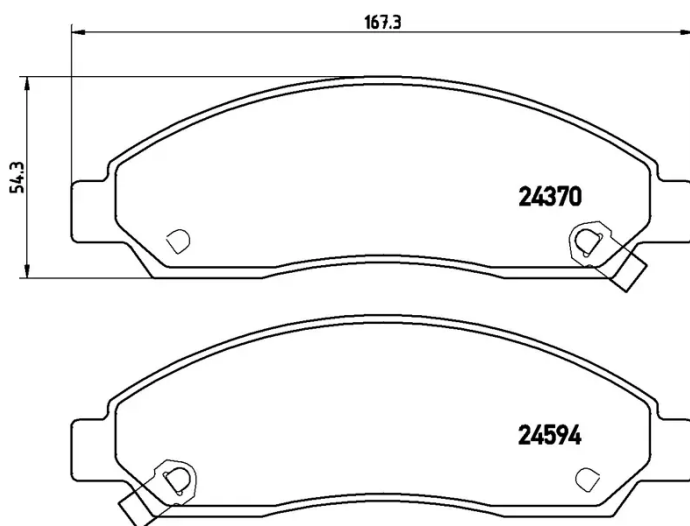

BRAKE PAD

P 34 005

The P 34 005 brake pad is synonymous with reliability

The Brembo brake pad guarantees ultimate safety when braking thanks to the use of more than 100 different compounds, designed according to the type of vehicle and use. Stopping distances reduced to a minimum, maximum driving comfort and silent operation are the most important features of Brembo materials. Brembo brake pads are supplied together with an extensive range of accessories and assembly kits for professional-standard installation.

- ✓ OE-equivalent
- ✓ Brembo quality
- ✓ ECE-R90 certificate
- ✓ Safety
- ✓ Performance
- ✓ Comfort

Technical specifications

EAN code	Axle	Thickness
8020584059548	Front	16 mm
Width	Height	Braking system
167 mm	54 mm	Sumitomo
Wear indicator	WVA number	Accessories
Acoustic	24370,24595	With anti-squeal shim