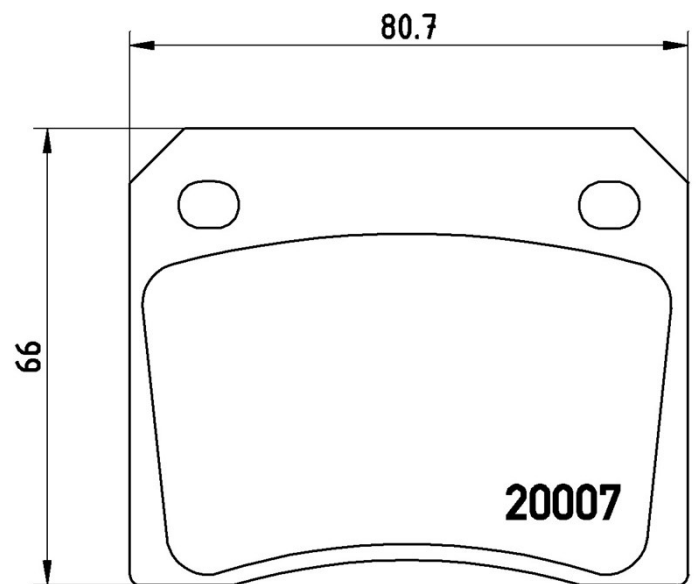

Plăcuțe de frână P 36 002

Specificații tehnice plăcuțe

Osie
Posterioară

WWA
20007

Lățime
80,7 mm

Grosime
15,2 mm

Înălțime
66 mm

Sistem de frânare
TRW/Lucas

Accesorii

Sezor uzură
Fără

Cod EAN
8020584052952

Autovehicule compatibile

ASTON MARTIN

Model	Tip	kW	An
LAGONDA I	5.3	250	01/76 12/97
LAGONDA I Shooting Brake	5.3	228	01/76 12/97
V8 Vantage	5.3	250	01/69 12/89
V8 Vantage	5.3	376	01/69 12/89
V8 Volante	5.3	250	01/78 12/89
V8 Volante	5.3	276	01/78 12/89
VIRAGE Limited Edition Vantage	5.3	246	01/95 12/95
VIRAGE Saloon	5.3	246	01/94 12/95
VIRAGE Shooting Brake	5.3	246	01/93 12/95
VIRAGE Vantage	5.3	246	01/88 12/92
VIRAGE Vantage	5.3	410	10/92 12/00
VIRAGE Volante	5.3	246	09/90 12/95
VIRAGE Volante	5.3	261	12/95 12/00

DAIMLER

Model	Tip	kW	An
2.8 - 5.3	3.6	156	10/86 09/89
2.8 - 5.3	Double Six / Vanden 5.3	198	07/72 09/73